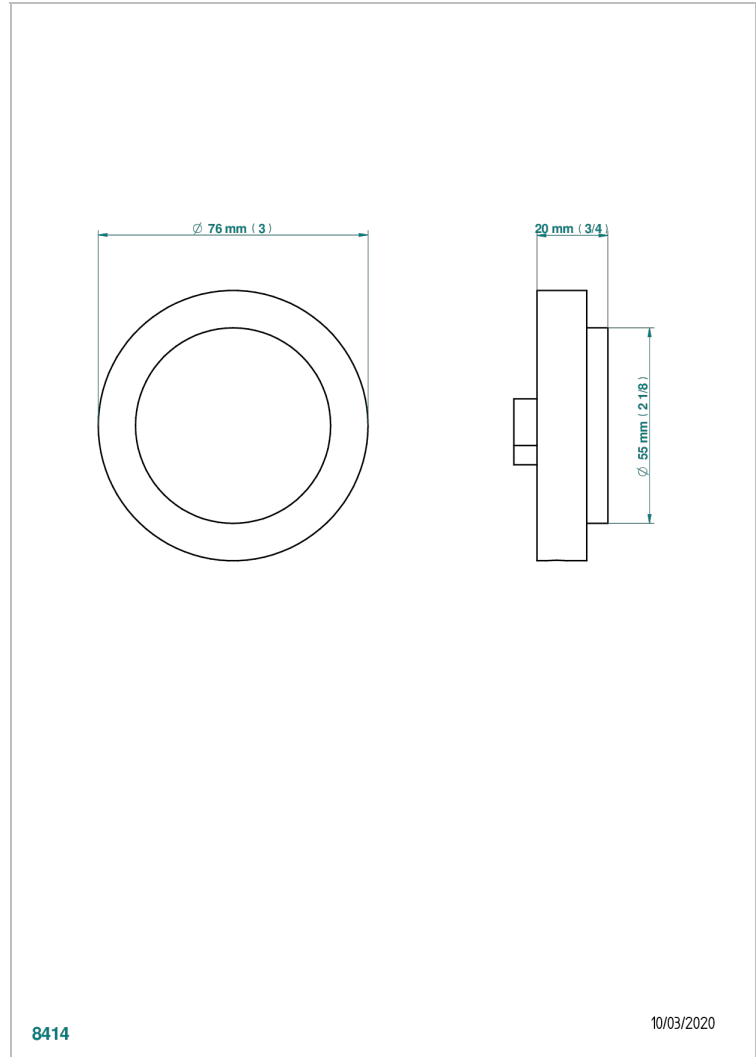

# MONTAIGNE VENUS WHITE MARBLE

G3V-301

Control knob for pop up waste

THG<sup>®</sup>  
PARIS

## CHARACTERISTIC

- Montaigne Vénus white marble
- Control knob for pop up waste