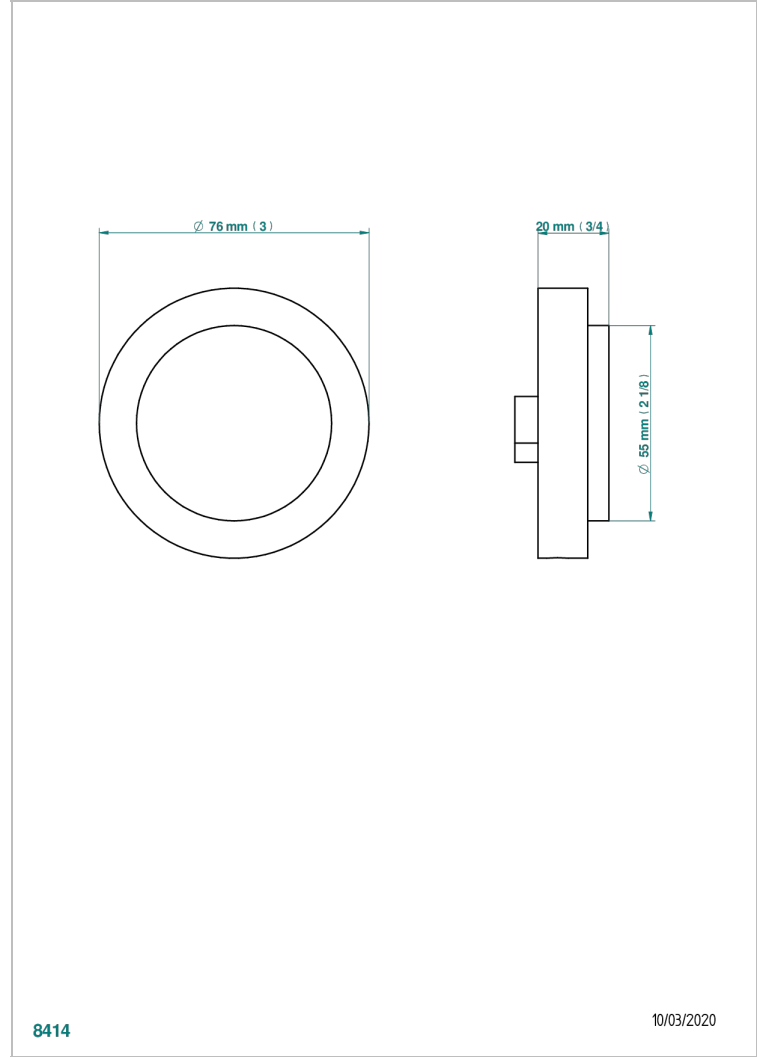

MONTAIGNE LEONARDO GREY MARBLE WITH LEVER HANDLES

G3U-301

Control knob for pop up waste

CHARACTERISTIC

- Montaigne Leonardo Grey marble with lever handles
- Control knob for pop up waste

AVAILABLE FINITIONS