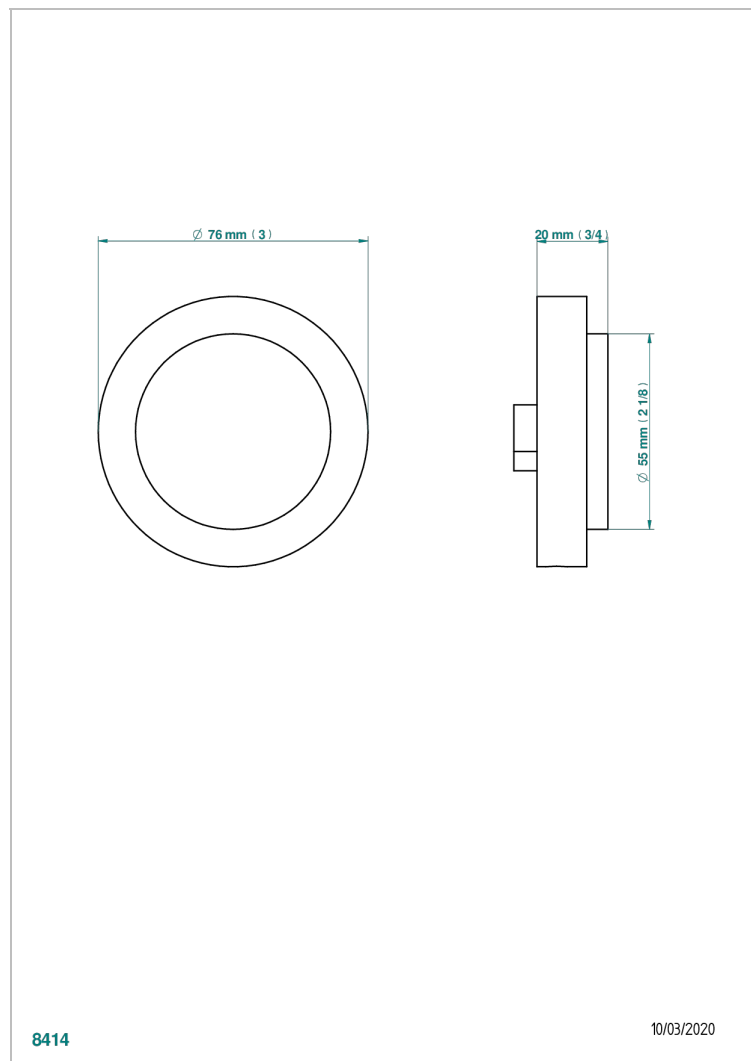

MONTAIGNE LEONARDO GREY MARBLE

G3T-301

Control knob for pop up waste

CHARACTERISTIC

- Montaigne Leonardo Grey marble
- Control knob for pop up waste

AVAILABLE FINITIONS

Black ceram - D30

Blush PVD - H62