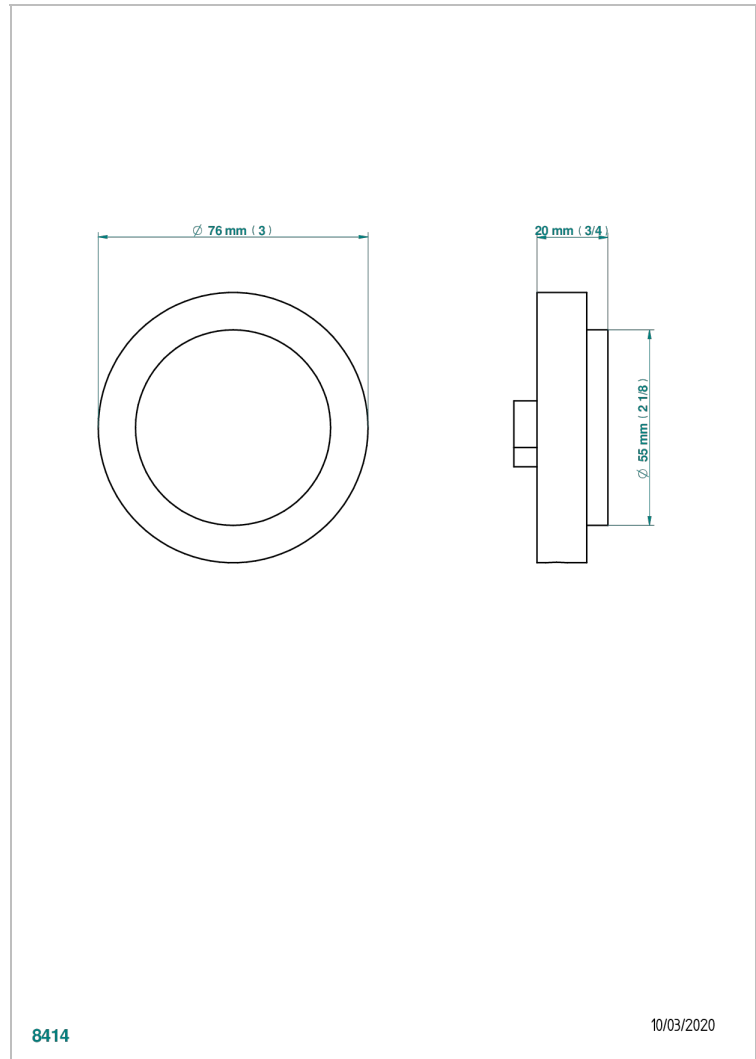

POMME GOLD LUSTER CRYSTAL

A46-301

Control knob for pop up waste

THG[®]
PARIS

CHARACTERISTIC

- Pomme Gold luster crystal
- Control knob for pop up waste

AVAILABLE FINITIONS

Black ceram - D30
Blush PVD - H62
Brass color PVD - H49
Brown bronze color PVD - F33
Chrome polished - A02
Chrome polished / gold polished - G02