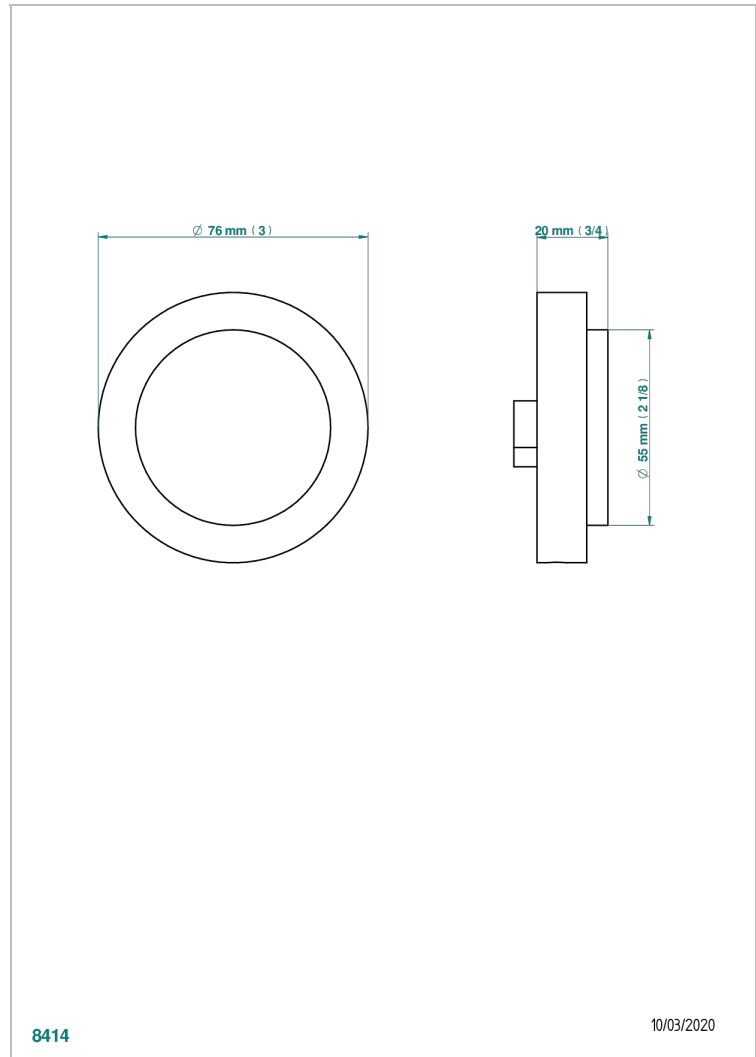

POMME CLEAR SATINY CRYSTAL

A42-301

Control knob for pop up waste

THG[®]
PARIS

CHARACTERISTIC

- Pomme Clear satiny crystal
- Control knob for pop up waste

AVAILABLE FINITIONS

Black ceram - D30
Blush PVD - H62
Brass color PVD - H49
Brown bronze color PVD - F33
Chrome polished - A02
Chrome polished / gold polished - G02