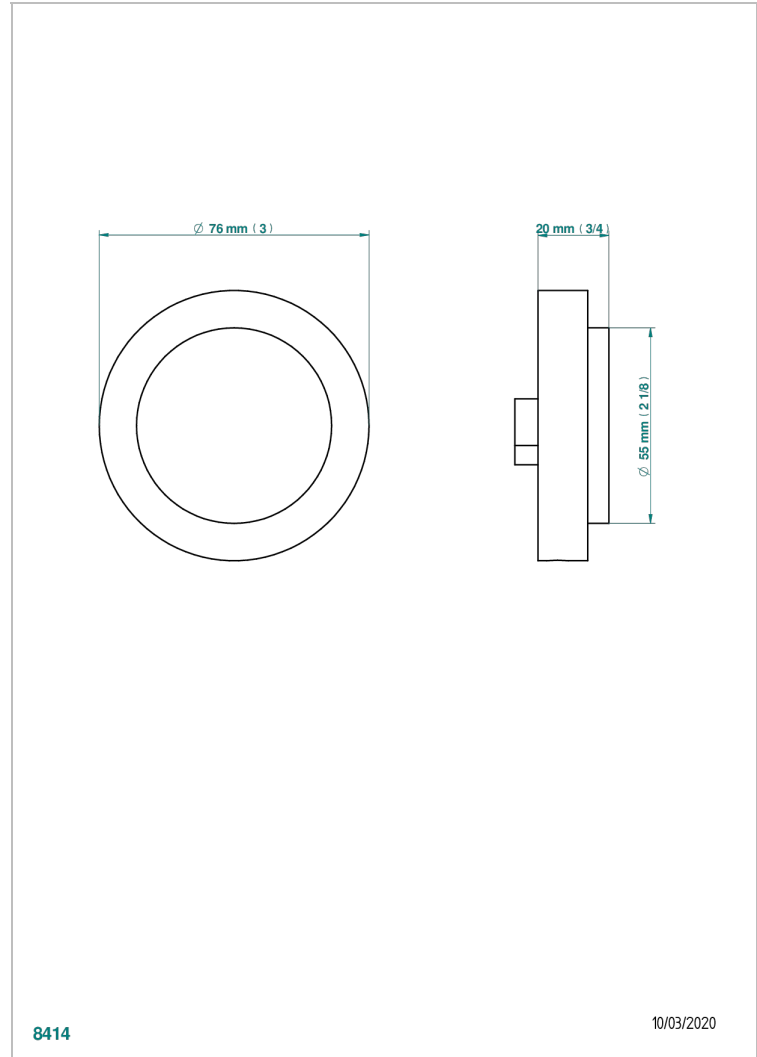

# BAMBOU CLEAR CRYSTAL

A35-301

Control knob for pop up waste

## CHARACTERISTIC

- Bambou Clear crystal
- Control knob for pop up waste