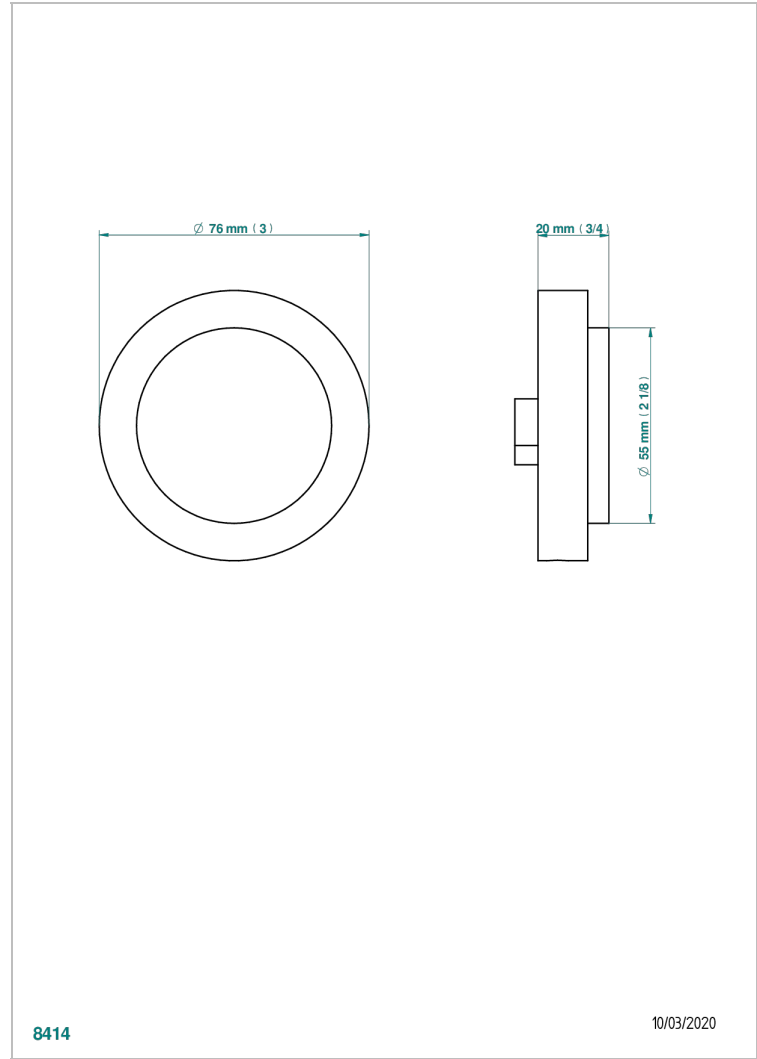

BAMBOU AMBER CRYSTAL

A34-301

Control knob for pop up waste

THG[®]
PARIS

CHARACTERISTIC

- BamboU Amber crystal
- Control knob for pop up waste

AVAILABLE FINITIONS

Antique nickel - H28
Black ceram - D30
Blush PVD - H62
Brass color PVD - H49
Brown bronze color PVD - F33
Gold color PVD - H52

Nickel color PVD - H55
Polished chrome (color finish) - A02
Polished chrome / Polished gold (color finish) - G02
Polished gold (color finish) - F01
Polished nickel - B01
Soft gold - F30

Soft matt gold - F31
Umber PVD - H66
Varnished matt antique red copper (color finish) - H07