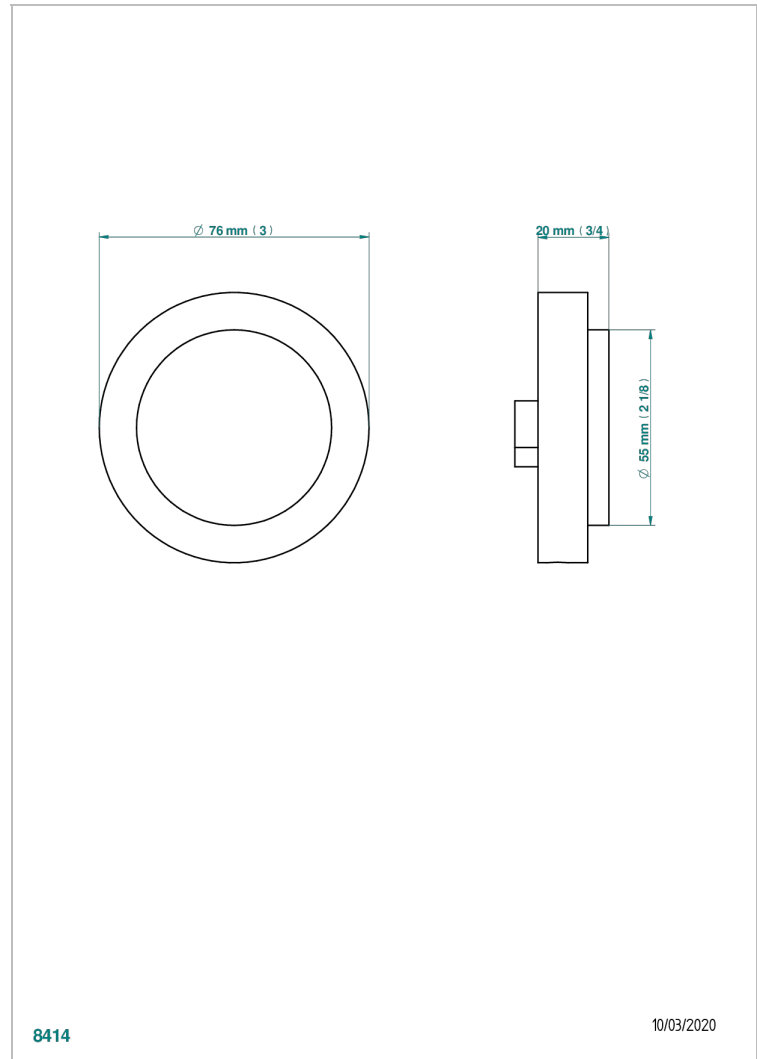

# BAMBOU BLACK CRYSTAL

A33-301

Control knob for pop up waste

## CHARACTERISTIC

- Bambou Black crystal
- Control knob for pop up waste