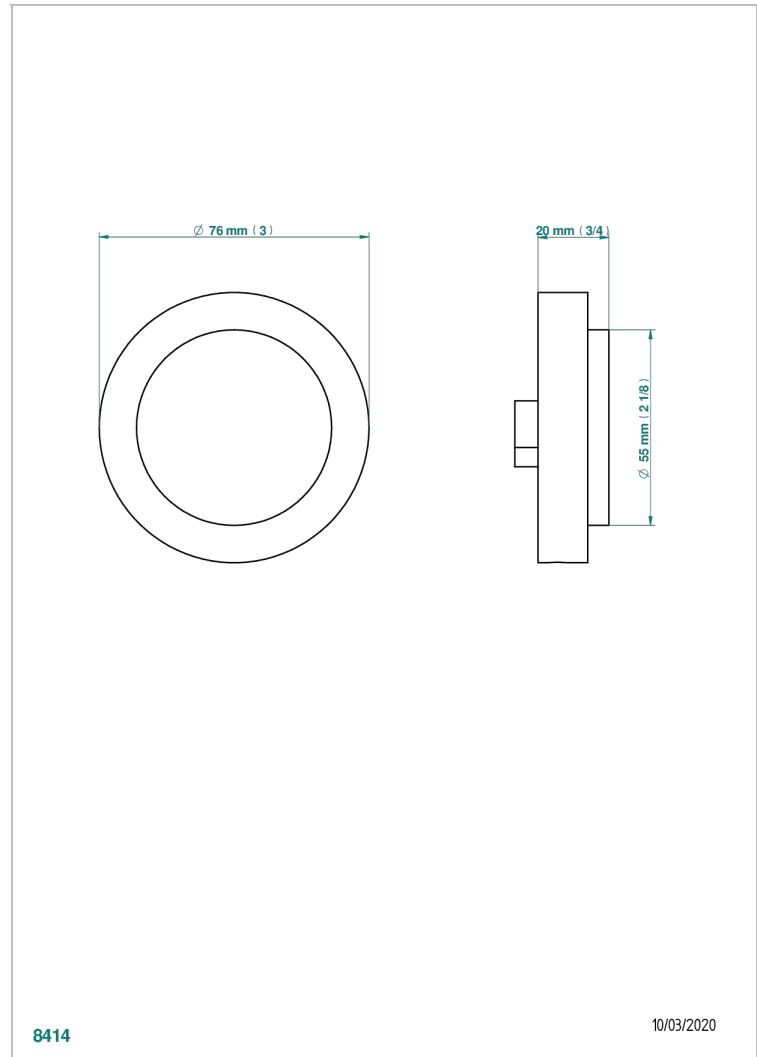

BAMBOU BLACK CRYSTAL

A33-301

Control knob for pop up waste

CHARACTERISTIC

- Bambou Black crystal
- Control knob for pop up waste

AVAILABLE FINITIONS

Antique nickel - H28
Black ceram - D30
Blush PVD - H62
Brass color PVD - H49
Brown bronze color PVD - F33
Gold color PVD - H52

Nickel color PVD - H55
Polished chrome (color finish) - A02
Polished chrome / Polished gold (color finish) - G02
Polished gold (color finish) - F01
Polished nickel - B01
Soft gold - F30

Soft matt gold - F31
Umber PVD - H66
Varnished matt antique red copper (color finish) - H07