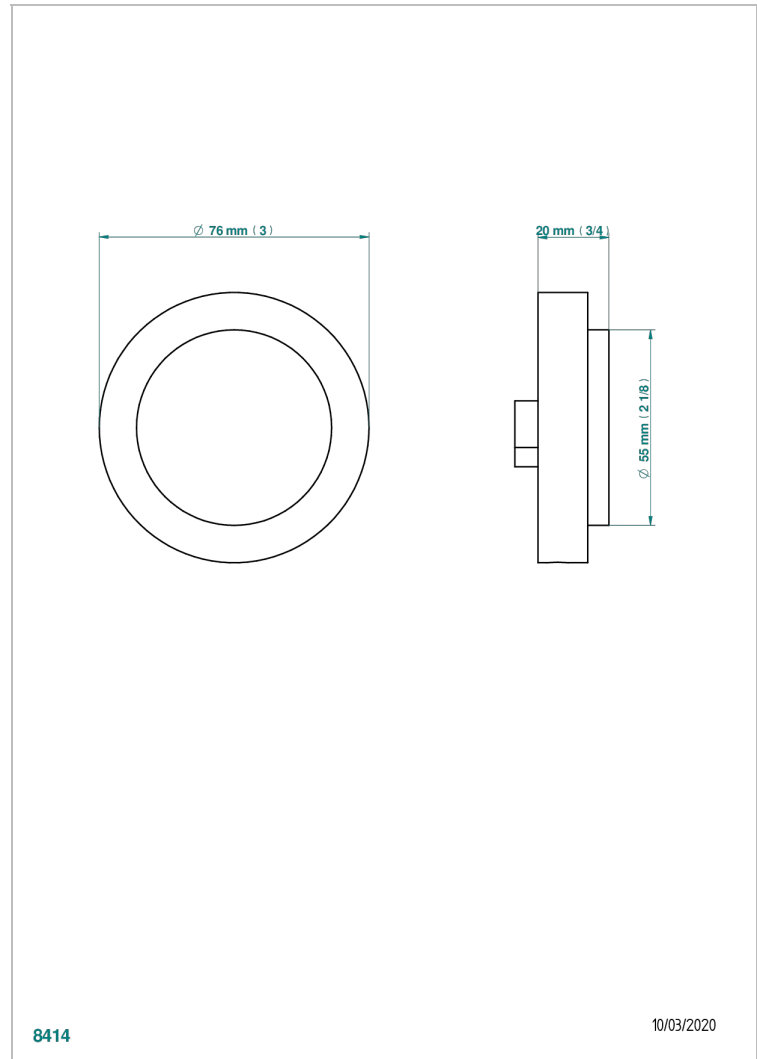

# MOSSI CLEAR CRYSTAL

A2N-301

Control knob for pop up waste

## CHARACTERISTIC

- Mossi Clear crystal
- Control knob for pop up waste