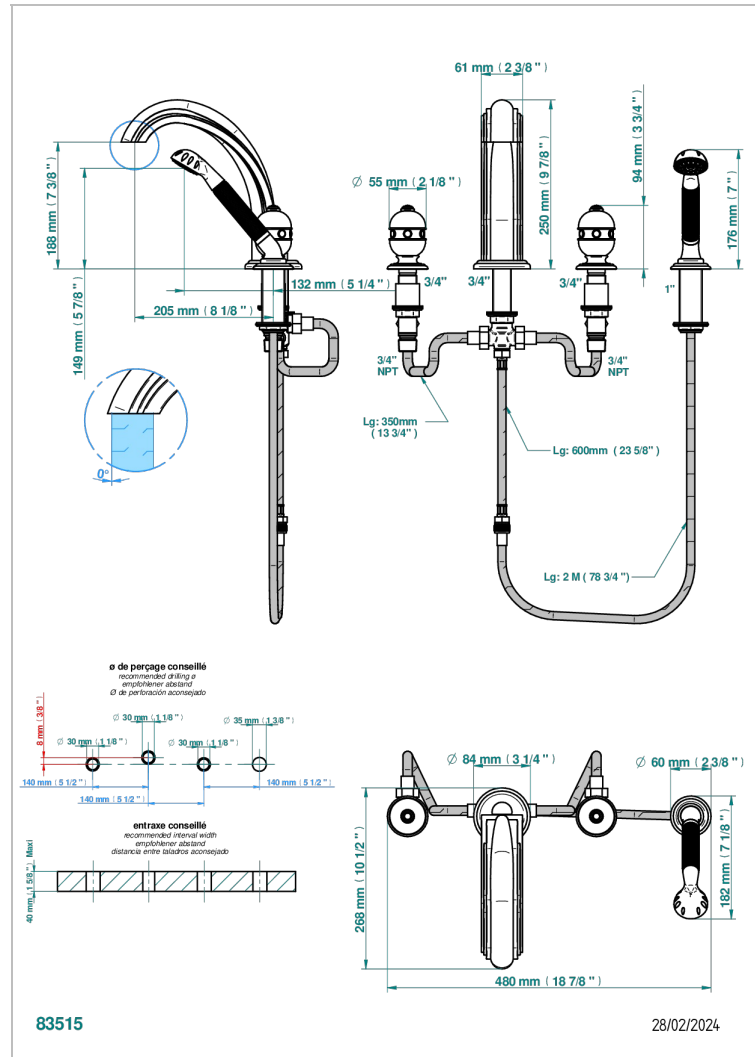

# SULLY WHITE ONYX

U1S-112BSG

Rim mounted 4-hole bath/shower mixer, diverter to super goliath spout

## CHARACTERISTIC

- ACS : 18ACCLY473
- DVGW : DW-6501CO0476
- NF : NF EN 200 - IID/A - Chrome