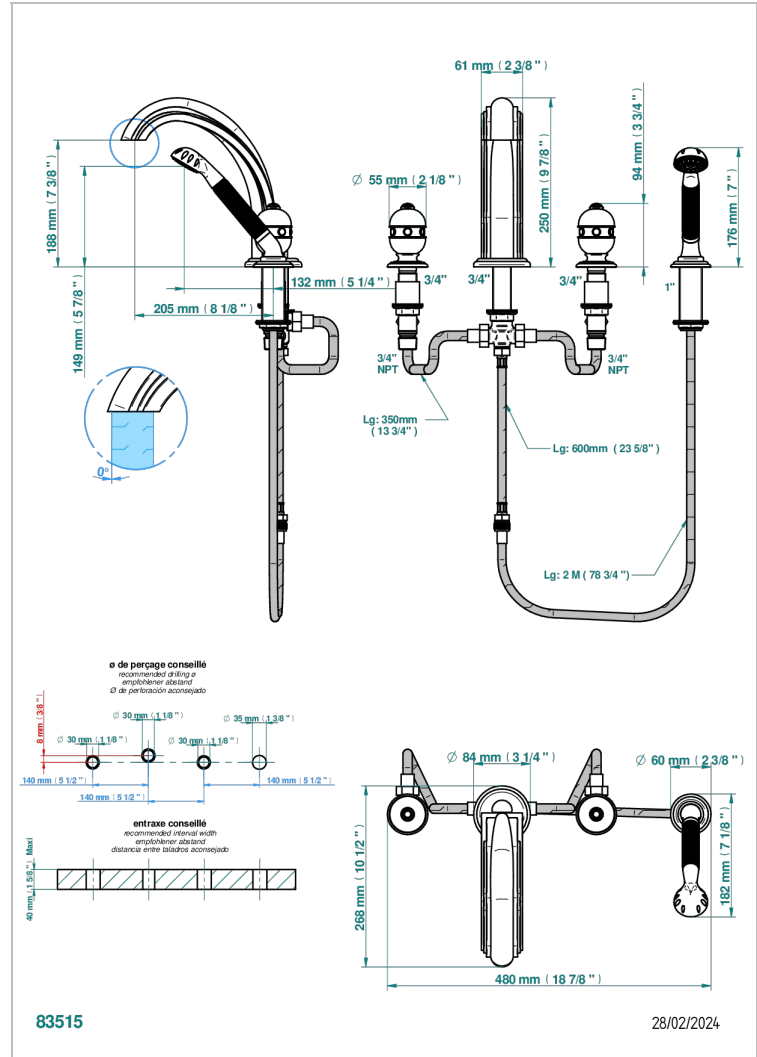

# SULLY WHITE ONYX

U1S-112BSG

Rim mounted 4-hole bath/shower mixer, diverter to super goliath spout

## CHARACTERISTIC

- ACS : 18ACCLY473
- DVGW : DW-6501CO0476
- NF : NF EN 200 - IID/A - Chrome