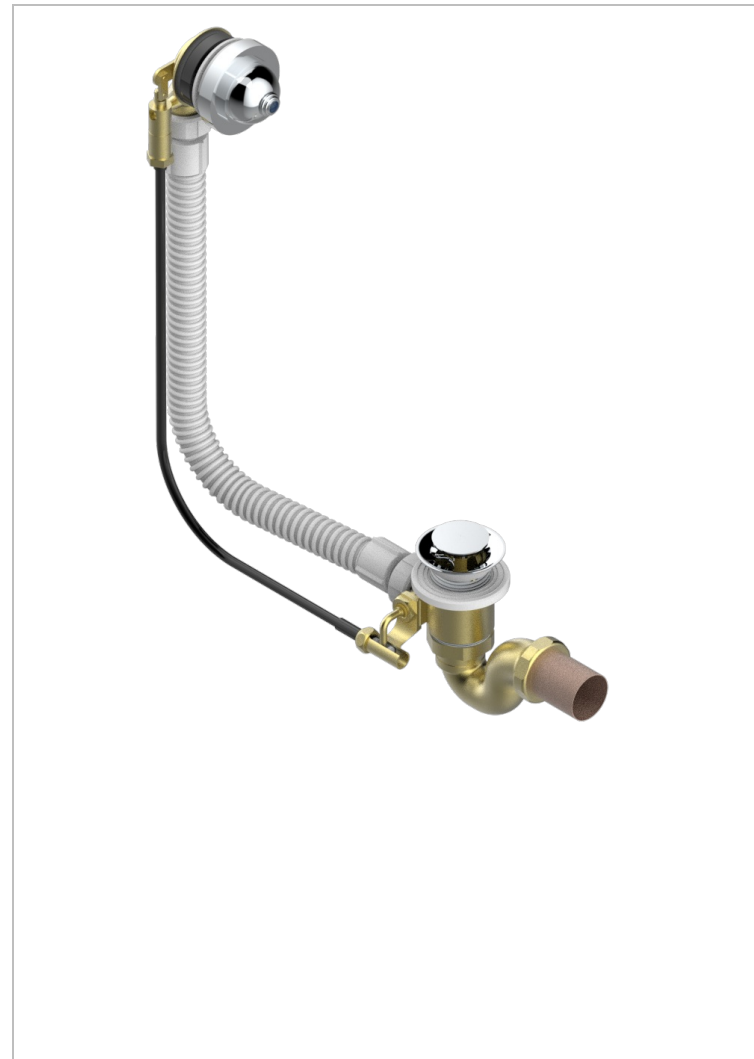

# SULLY LAPIS LAZULI

A1W-300

Complete bath pop-up waste -cable lg 55 cm

THG<sup>®</sup>  
PARIS

## CHARACTERISTIC

- Sully Lapis Lazuli
- Complete bath pop-up waste -cable lg 55 cm

## AVAILABLE FINITIONS

Blush PVD - H62  
Brass color PVD - H49  
Brown bronze color PVD - F33  
Gold color PVD - H52  
Graphite PVD - H64  
Matt Umber PVD - H67

Matt blush PVD - H60  
Matt brass color PVD - H50  
Matt brown bronze color PVD - F34  
Matt gold color PVD - H53  
Matt graphite PVD - H65  
Matt nickel color PVD - H56

Nickel color PVD - H55  
Polished chrome (color finish) - A02  
Umber PVD - H66