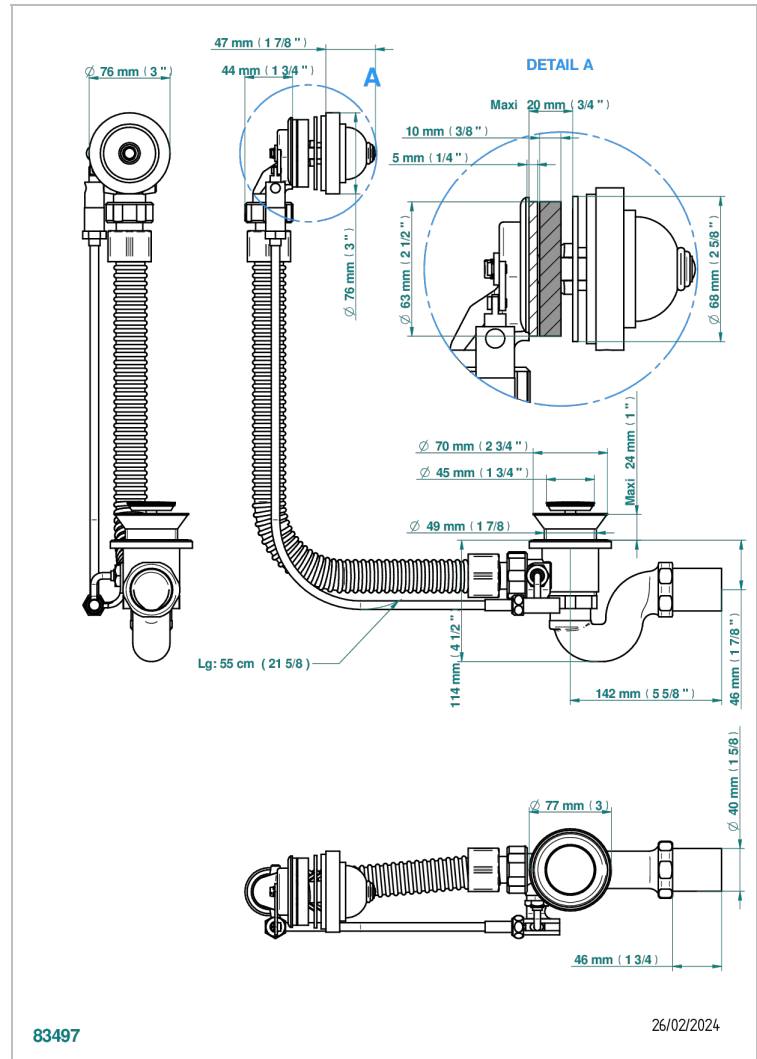

# SULLY LAPIS LAZULI

A1W-300

Complete bath pop-up waste -cable lg 55 cm

THG<sup>®</sup>  
PARIS

## CHARACTERISTIC

- Sully Lapis Lazuli
- Complete bath pop-up waste -cable lg 55 cm