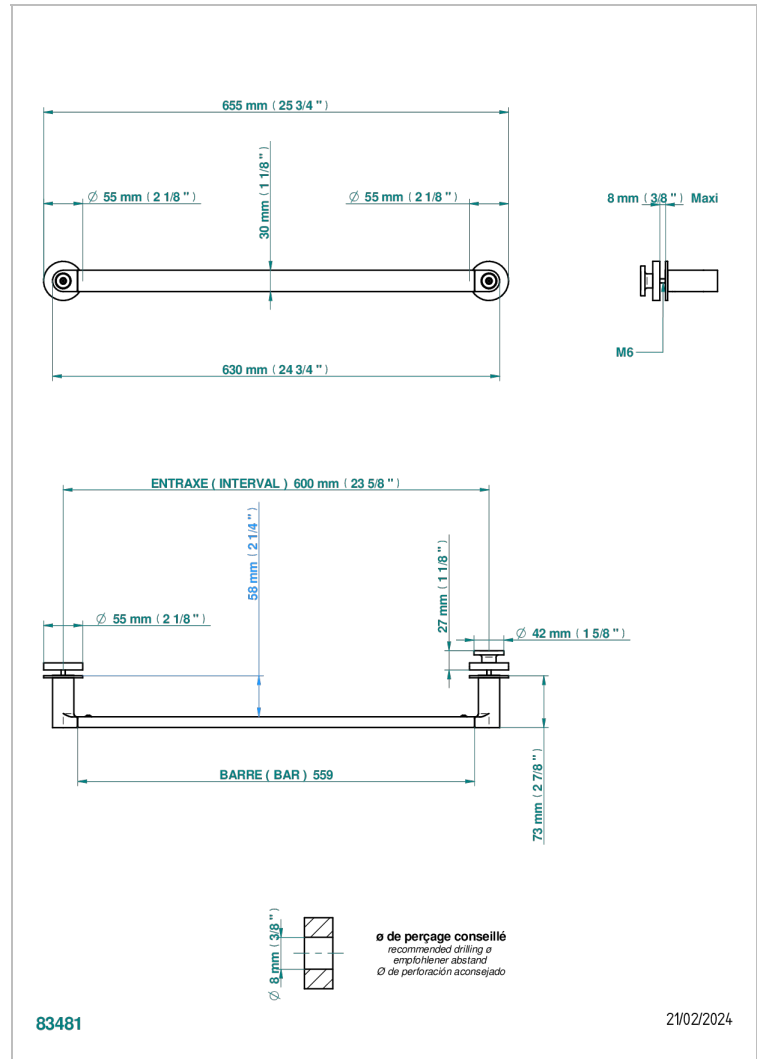

ZOOM.12

U4L-514V2

THG[®]
PARIS

Towel rail with one rail for glass door with knob on side and escutcheon the other side

CARACTERÍSTICAS

- Zoom.12
- Towel rail with one rail for glass door with knob on side and escutcheon the other side