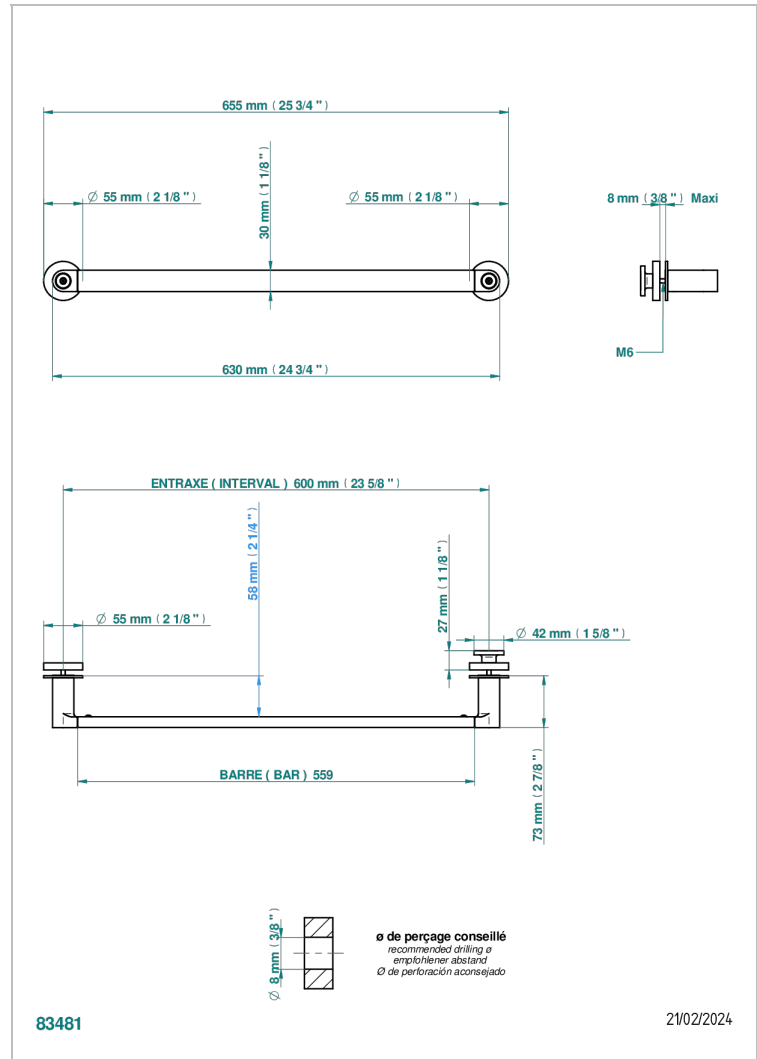

ZOOM.12

U4L-514V2

THG[®]
PARIS

Towel rail with one rail for glass door with knob on side and escutcheon the other side

CHARACTERISTIC

- Zoom.12
- Towel rail with one rail for glass door with knob on side and escutcheon the other side