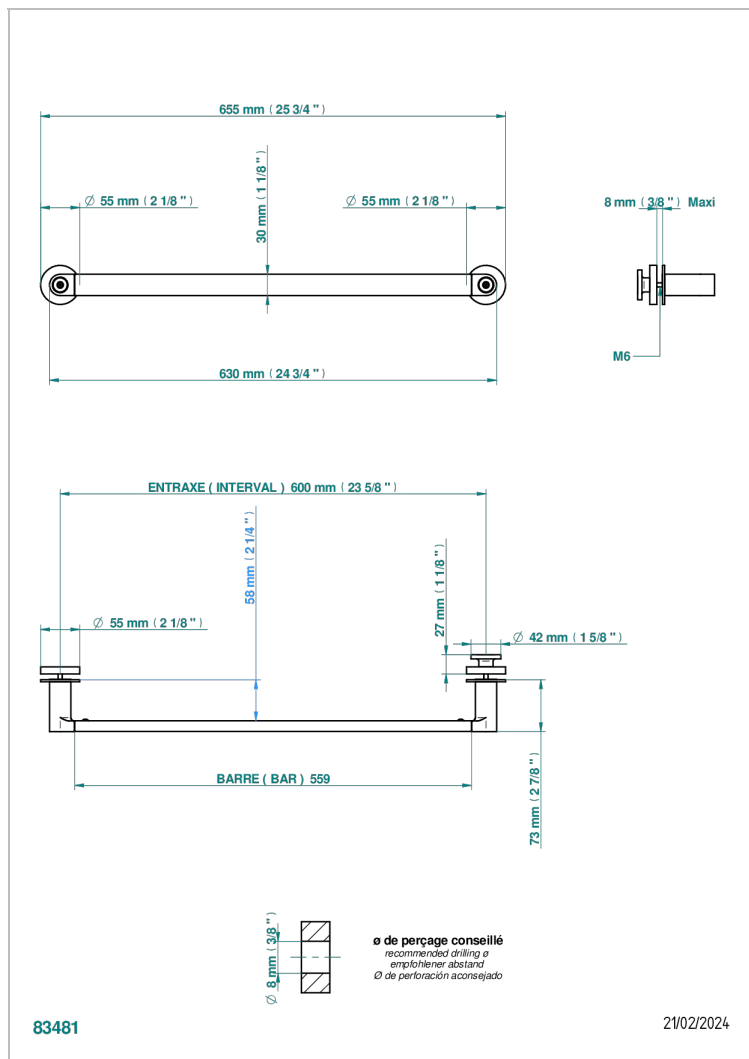

Towel rail with one rail for glass door with knob on side and escutcheon the other side

CARACTERÍSTICAS

- Zoom.7
- Towel rail with one rail for glass door with knob on side and escutcheon the other side