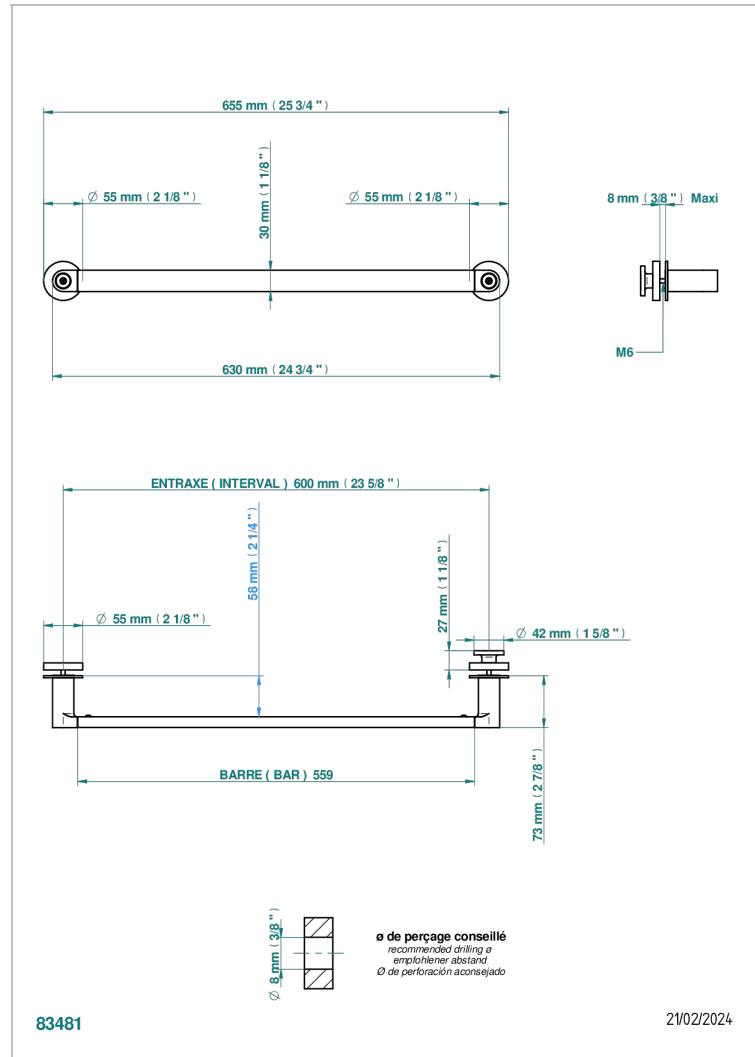

Towel rail with one rail for glass door with knob on side and escutcheon the other side

CHARACTERISTIC

- Zoom.7
- Towel rail with one rail for glass door with knob on side and escutcheon the other side

AVAILABLE FINITIONS