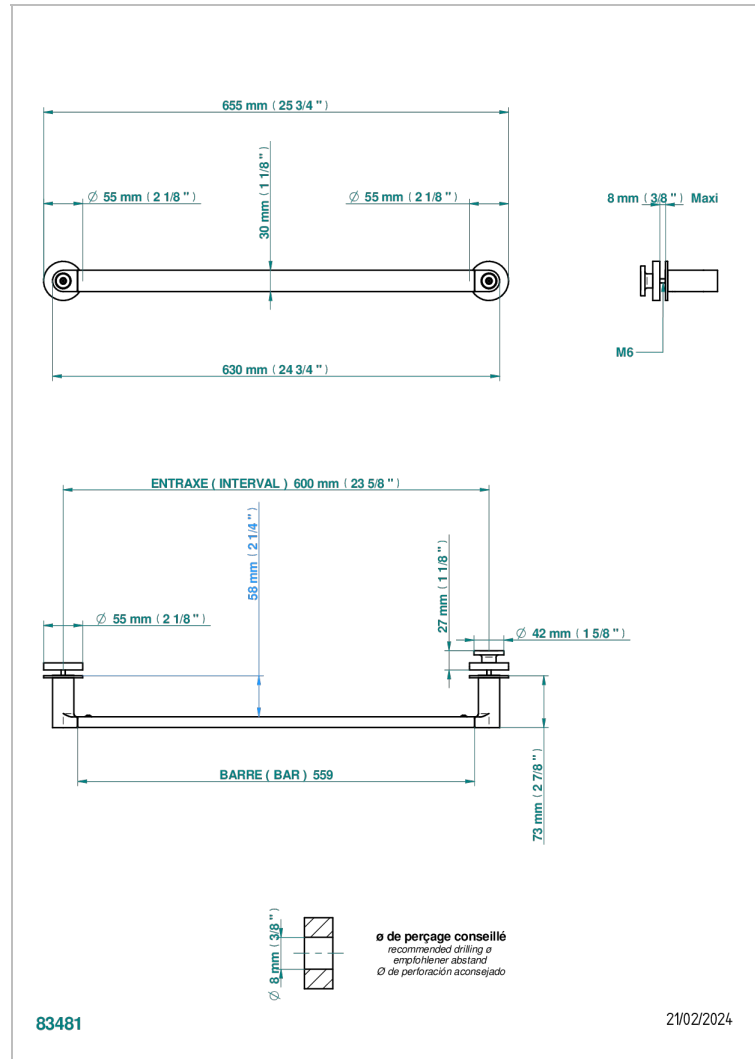

Towel rail with one rail for glass door with knob on side and escutcheon the other side

## CHARACTERISTIC

- Zoom.7
- Towel rail with one rail for glass door with knob on side and escutcheon the other side