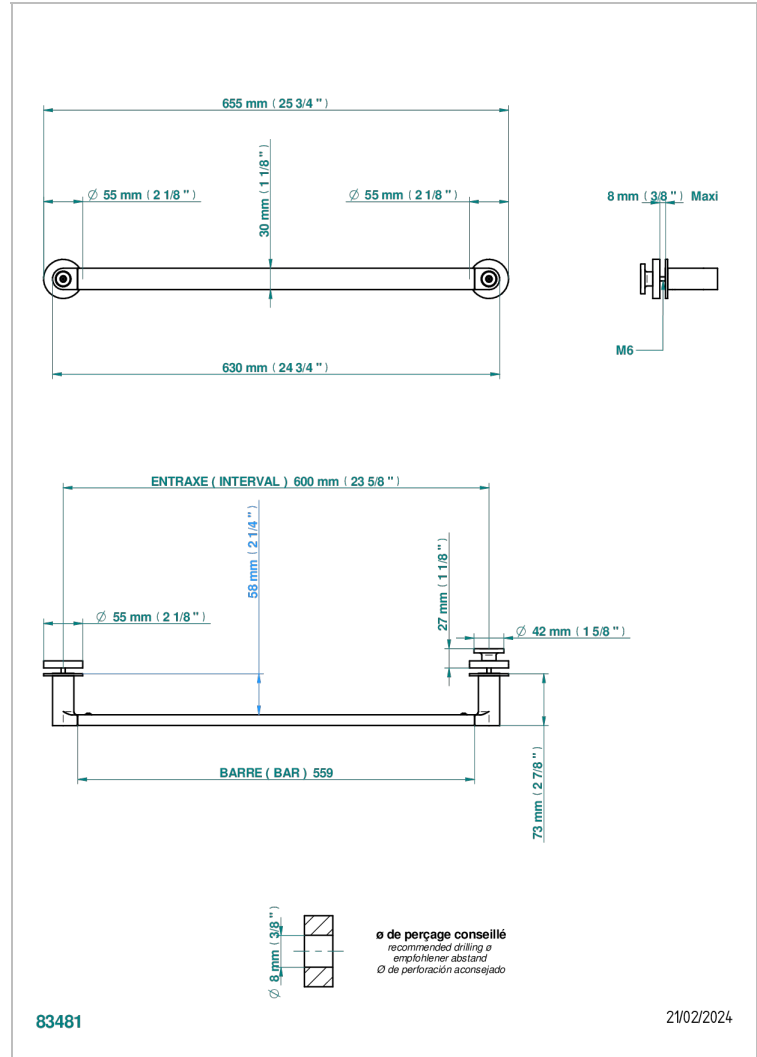

# ZOOM.5

U4J-514V2

THG<sup>®</sup>  
PARIS

Towel rail with one rail for glass door with knob on side and escutcheon the other side

## CARACTERÍSTICAS

- Zoom.5
- Towel rail with one rail for glass door with knob on side and escutcheon the other side