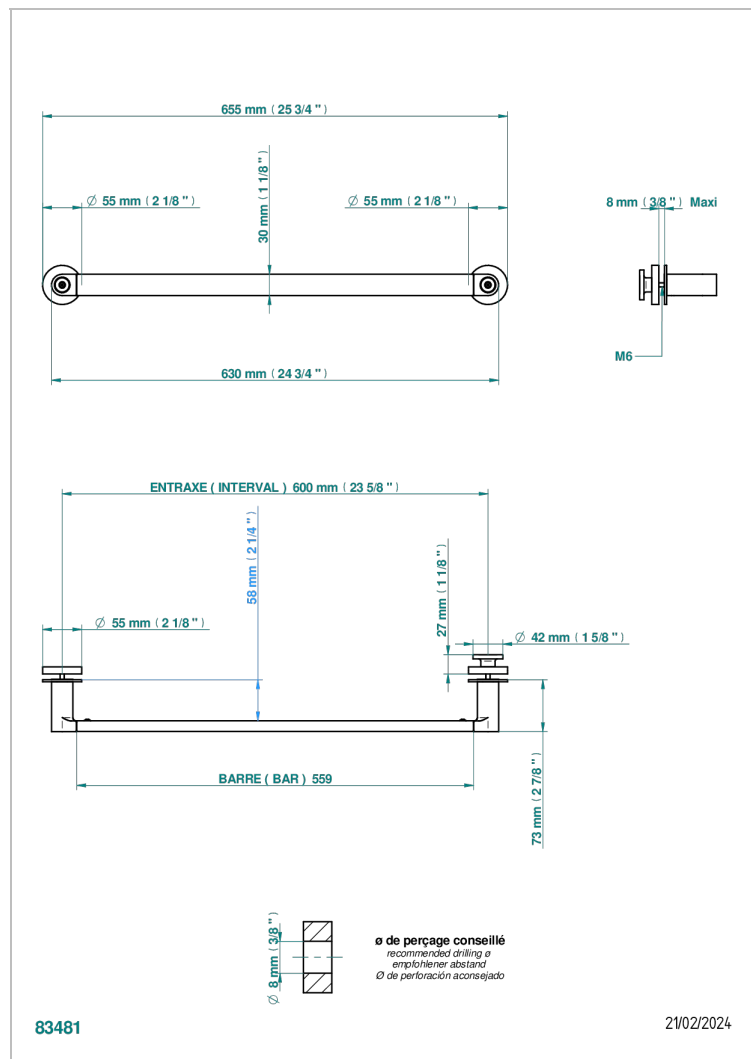

# ZOOM.5

U4J-514V2

THG<sup>®</sup>  
PARIS

Towel rail with one rail for glass door with knob on side and escutcheon the other side

## CHARACTERISTIC

- Zoom.5
- Towel rail with one rail for glass door with knob on side and escutcheon the other side