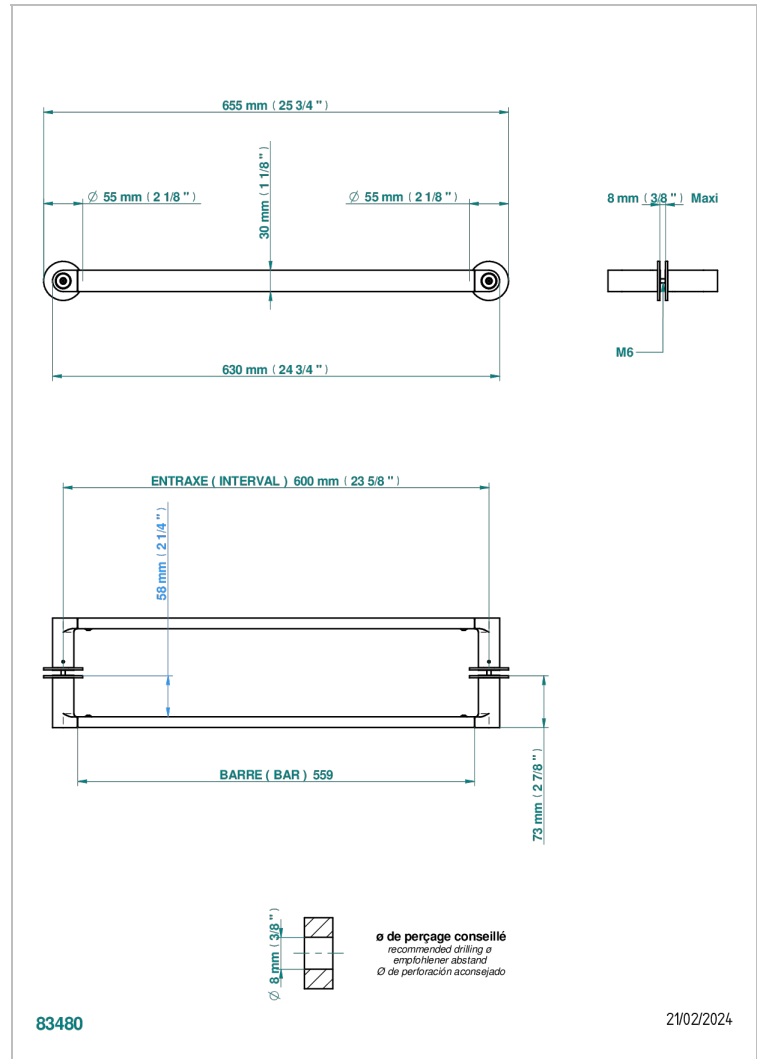

ZOOM.7

U4K-514VD

Double towel rail, to be installed back to back on glass door

CHARACTERISTIC

- Zoom.7
- Double towel rail, to be installed back to back on glass door

AVAILABLE FINITIONS

Black ceram - D30
Blush PVD - H62
Brass color PVD - H49
Brown bronze color PVD - F33
Chrome polished - A02
Gold color PVD - H52