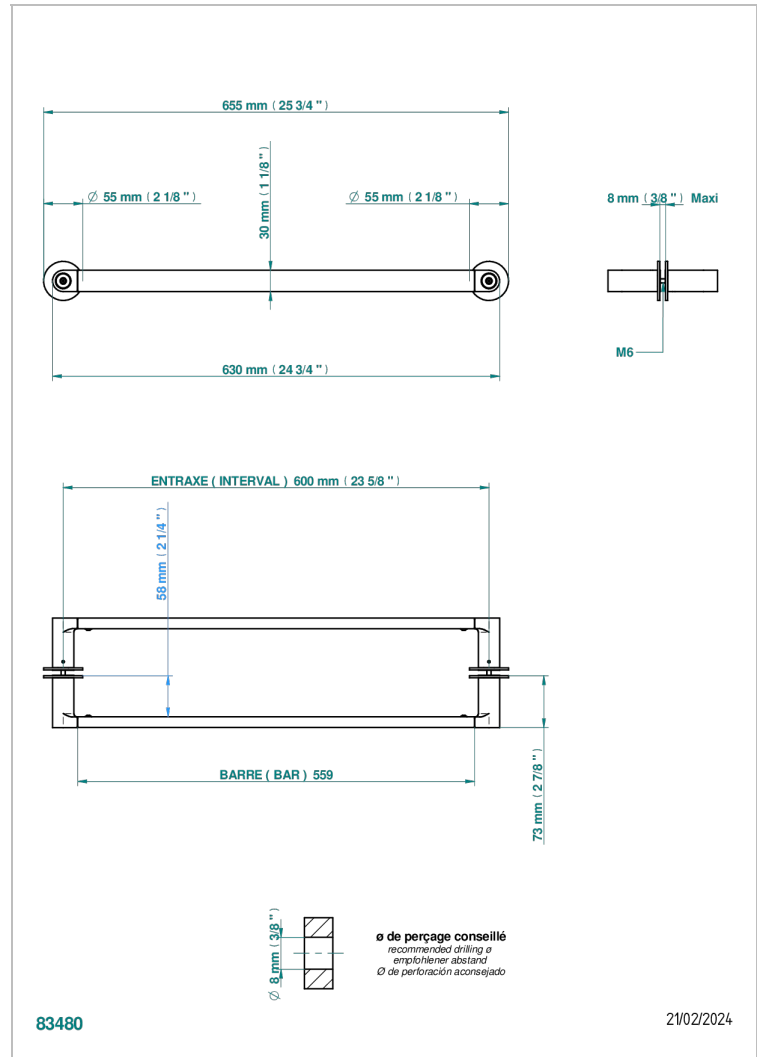

ZOOM.5

U4J-514VD

Double towel rail, to be installed back to back on glass door

THG[®]
PARIS

CARACTERÍSTICAS

- Zoom.5
- Double towel rail, to be installed back to back on glass door

ACABADOS DISPONIBLES

Bronce claro - D01
Cerámica negra mate - D30
Cromo - A02
Dorado - F01
Dorado mate - F07
Dorado pálido - F30