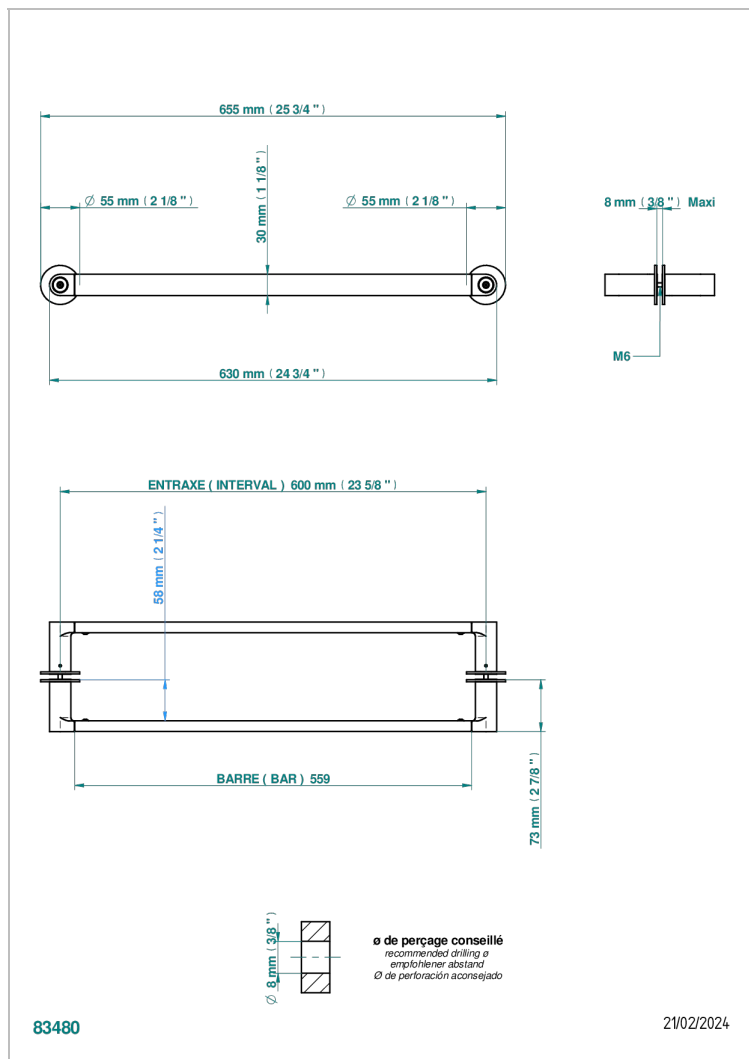

ZOOM.5

U4J-514VD

THG[®]
PARIS

Double towel rail, to be installed back to back on glass door

CHARACTERISTIC

- Zoom.5
- Double towel rail, to be installed back to back on glass door

AVAILABLE FINITIONS

Black ceram - D30
Blush PVD - H62
Brass color PVD - H49
Brown bronze color PVD - F33
Chrome polished - A02
Gold color PVD - H52