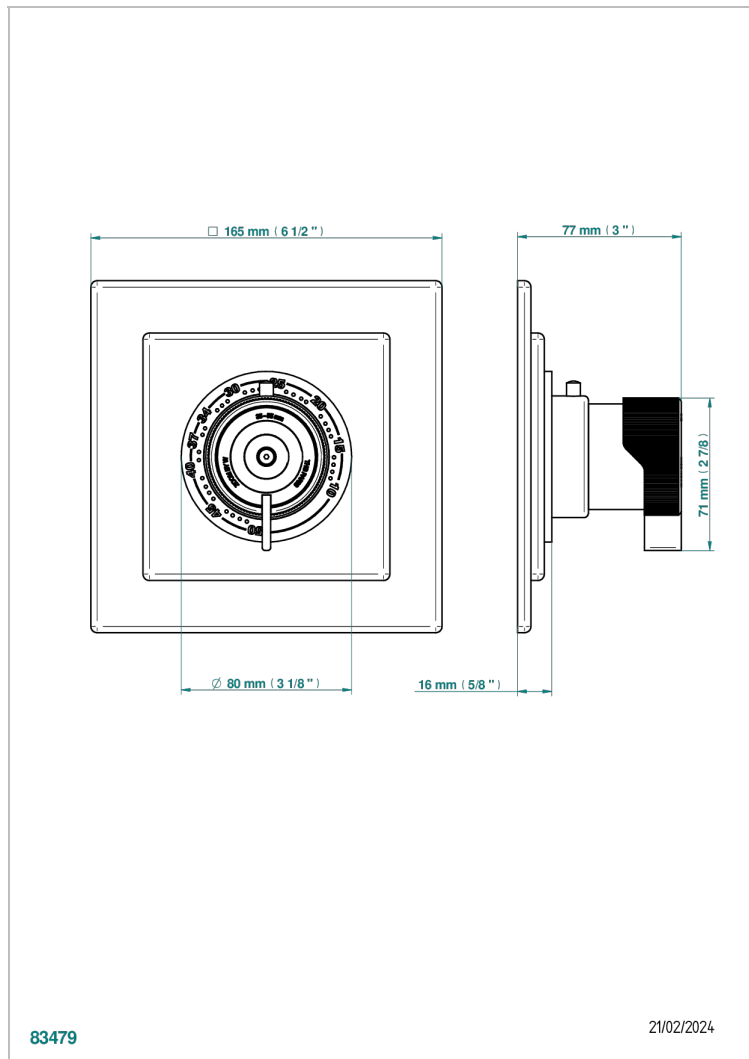

# ZOOM.7

U4K-15EN16EC

Trim plate and handle for eurotherm valve 8200/us & 8300/us

## CHARACTERISTIC

- Zoom.7
- Trim plate and handle for eurotherm valve 8200/us & 8300/us