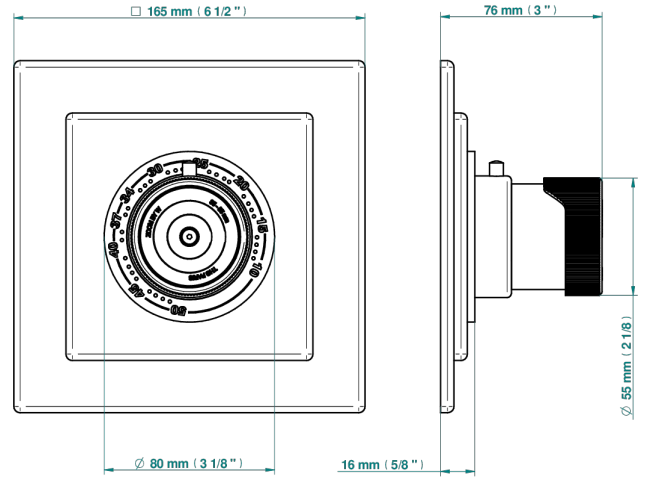

ZOOM.5

U4J-15EN16EC

Trim plate and handle for eurotherm valve 8200/us & 8300/us

83478

21/02/2024

CHARACTERISTIC

- Zoom.5
- Trim plate and handle for eurotherm valve 8200/us & 8300/us

AVAILABLE FINITIONS