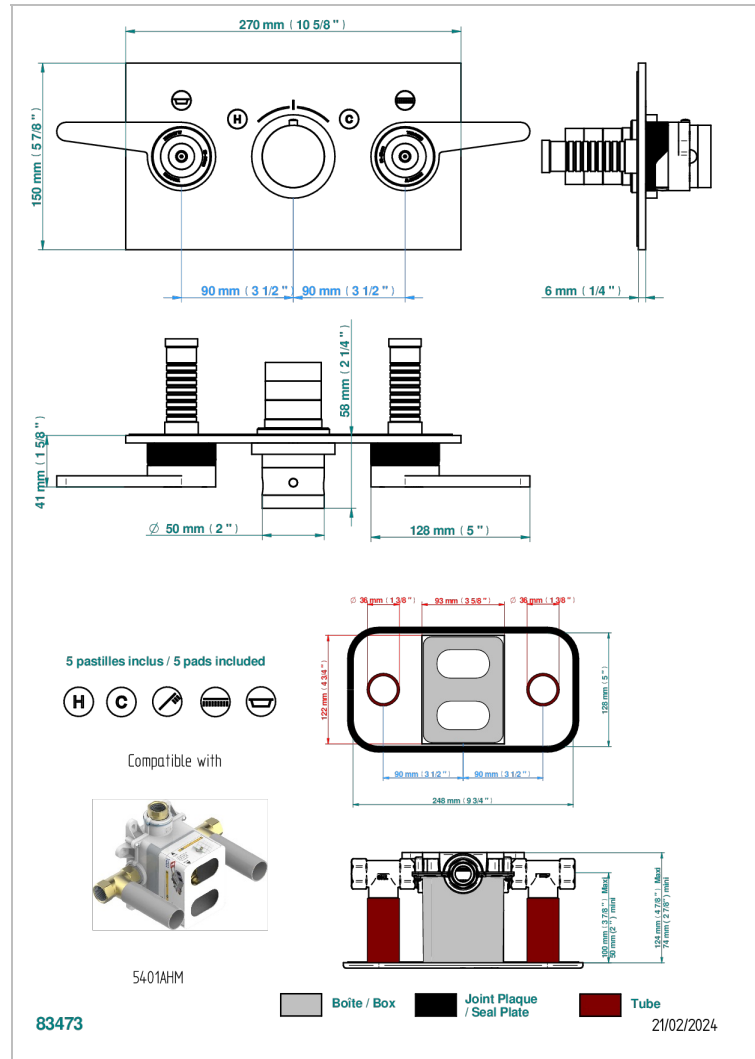

Trim for THG thermostat with 2 valves ref. 5 401AHM/US rough part supplied with fixing box , item to be installed horizontal

CHARACTERISTIC

- Zoom.12
- Trim for THG thermostat with 2 valves ref. 5 401AHM/US rough part supplied with fixing box , item to be installed horizontal