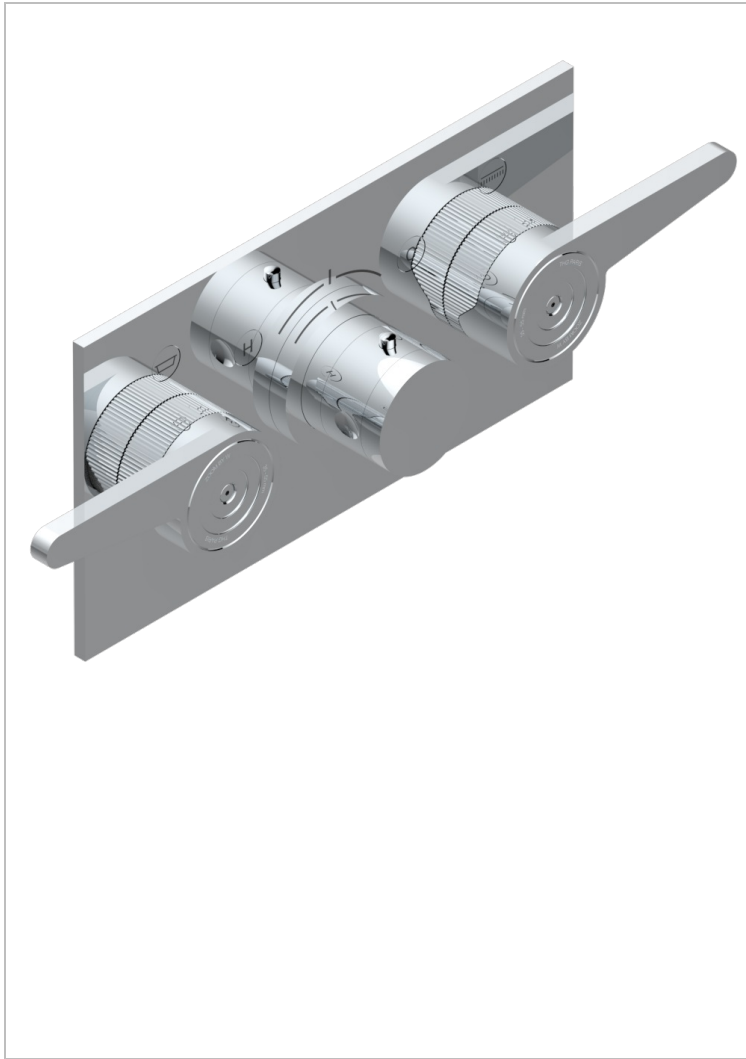

Trim for THG thermostat with 2 valves ref. 5 401AHM/US rough part supplied with fixing box , item to be installed horizontal

CHARACTERISTIC

- Zoom.12
- Trim for THG thermostat with 2 valves ref. 5 401AHM/US rough part supplied with fixing box , item to be installed horizontal