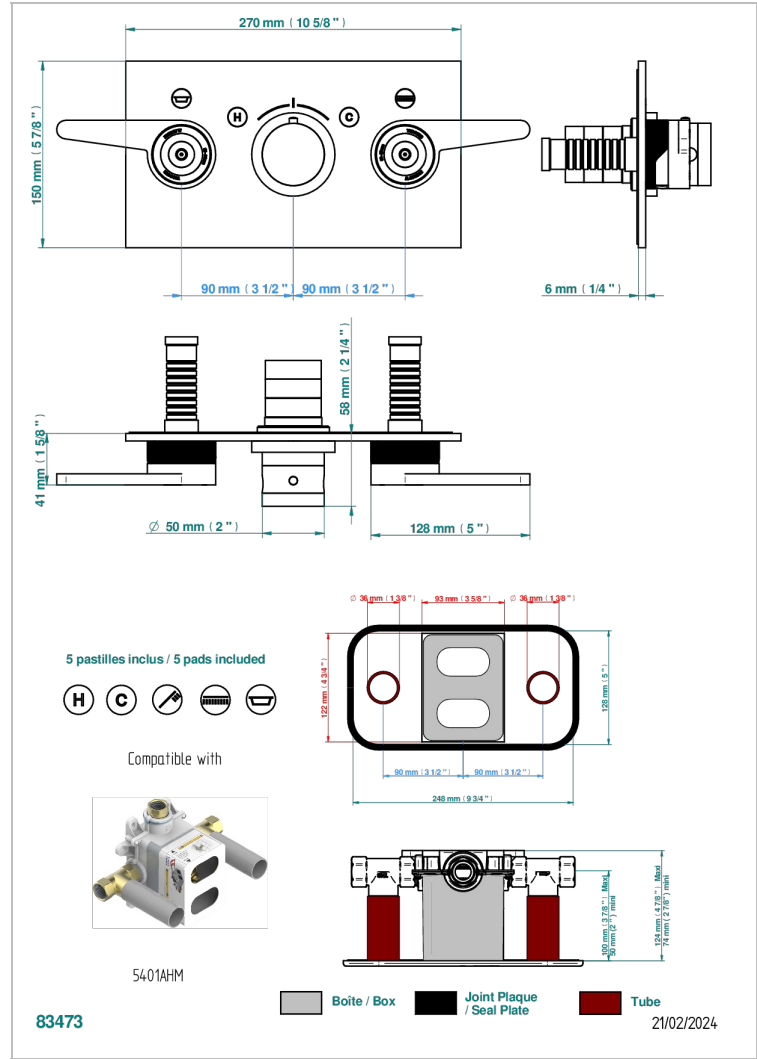

ZOOM.12

U4L-5401BEH

THG
PARIS

Trim for thermostatic mixer with 2 valves item to be installed horizontal . to adapt on 5 401AHC or 5 401AHM

CHARACTERISTIC

- Zoom.12
- Trim for thermostatic mixer with 2 valves item to be installed horizontal . to adapt on 5 401AHC or 5 401AHM

RELATED SKU'S

- Ref. G00-5401AHC 3/4" THG thermostat, 60 l/mn with two valves with wax cartridge delivered with a built-in box, without trim - to be installed horizontal (for installation with cross handle)
- Ref. G00-5401AHM 3/4" THG thermostat, 60 l/mn with two valves with wax cartridge delivered with a built-in box, without trim - to be installed horizontal (for installation with lever handle)