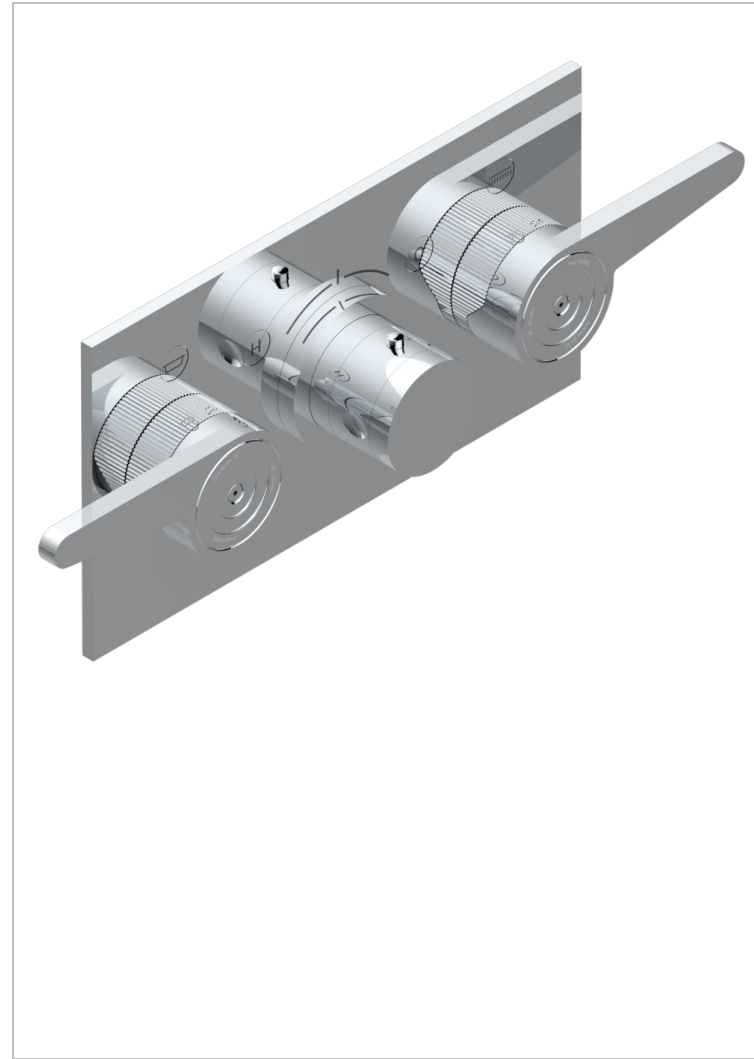

ZOOM.12

U4L-5401BEH

THG
PARIS

Trim for thermostatic mixer with 2 valves item to be installed horizontal . to adapt on 5 401AHC or 5 401AHM

CHARACTERISTIC

- Zoom.12
- Trim for thermostatic mixer with 2 valves item to be installed horizontal . to adapt on 5 401AHC or 5 401AHM

RELATED SKU'S

- Ref. G00-5401AHC 3/4" THG thermostat, 60 l/mn with two valves with wax cartridge delivered with a built-in box, without trim - to be installed horizontal (for installation with cross handle)
- Ref. G00-5401AHM 3/4" THG thermostat, 60 l/mn with two valves with wax cartridge delivered with a built-in box, without trim - to be installed horizontal (for installation with lever handle)