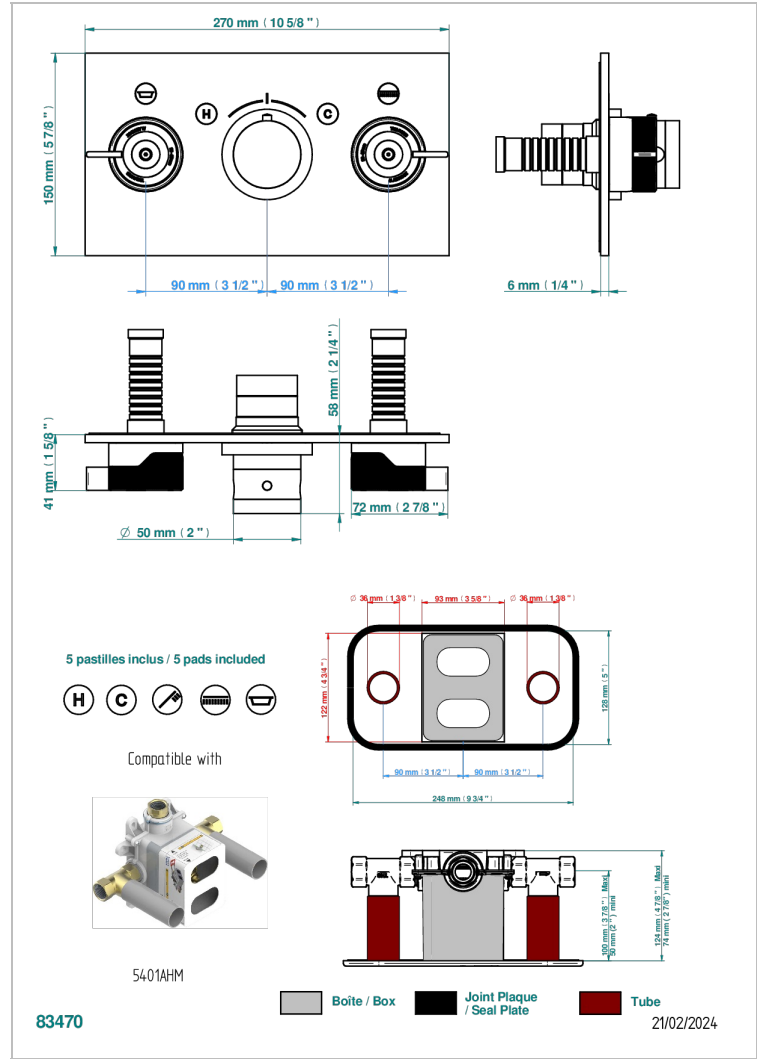

Trim for thermostatic mixer with 2 valves item to be installed horizontal . to adapt on 5 401AHC or 5 401AHM

### CHARACTERISTIC

- Zoom.7
- Trim for thermostatic mixer with 2 valves item to be installed horizontal . to adapt on 5 401AHC or 5 401AHM

### RELATED SKU'S

- Ref. G00-5401AHC 3/4" THG thermostat, 60 l/mn with two valves with wax cartridge delivered with a built-in box, without trim - to be installed horizontal ( for installation with cross handle)
- Ref. G00-5401AHM 3/4" THG thermostat, 60 l/mn with two valves with wax cartridge delivered with a built-in box, without trim - to be installed horizontal ( for installation with lever handle)