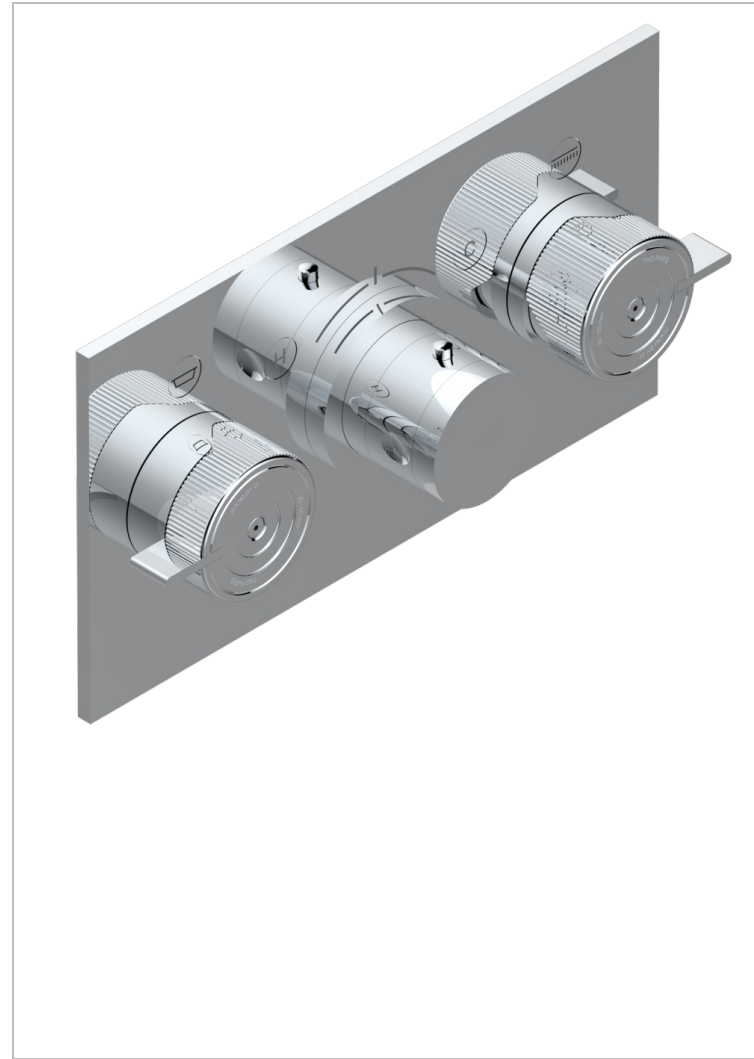

Trim for thermostatic mixer with 2 valves item to be installed horizontal . to adapt on 5 401AHC or 5 401AHM

### CHARACTERISTIC

- Zoom.7
- Trim for thermostatic mixer with 2 valves item to be installed horizontal . to adapt on 5 401AHC or 5 401AHM

### RELATED SKU'S

- Ref. G00-5401AHC 3/4" THG thermostat, 60 l/mn with two valves with wax cartridge delivered with a built-in box, without trim - to be installed horizontal ( for installation with cross handle)
- Ref. G00-5401AHM 3/4" THG thermostat, 60 l/mn with two valves with wax cartridge delivered with a built-in box, without trim - to be installed horizontal ( for installation with lever handle)