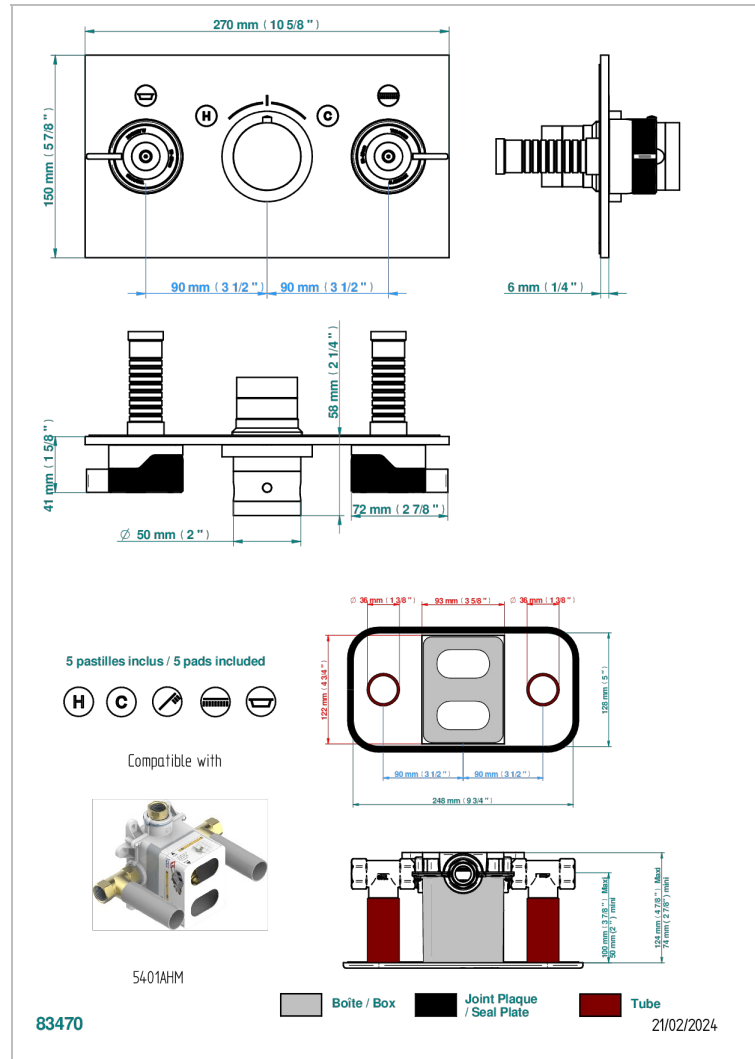

Trim for thermostatic mixer with 2 valves item to be installed horizontal . to adapt on 5 401AHC or 5 401AHM

CHARACTERISTIC

- Zoom.7
- Trim for thermostatic mixer with 2 valves item to be installed horizontal . to adapt on 5 401AHC or 5 401AHM

RELATED SKU'S

- Ref. G00-5401AHC 3/4" THG thermostat, 60 l/mn with two valves with wax cartridge delivered with a built-in box, without trim - to be installed horizontal (for installation with cross handle)
- Ref. G00-5401AHM 3/4" THG thermostat, 60 l/mn with two valves with wax cartridge delivered with a built-in box, without trim - to be installed horizontal (for installation with lever handle)