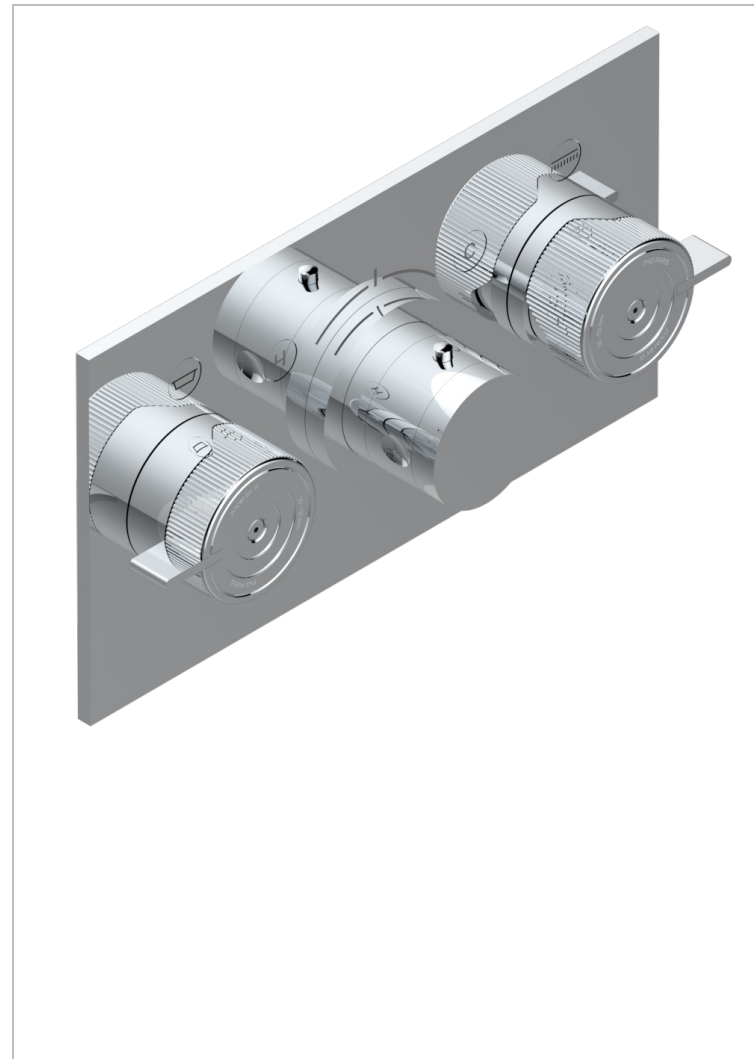

Trim for thermostatic mixer with 2 valves item to be installed horizontal . to adapt on 5 401AHC or 5 401AHM

CHARACTERISTIC

- Zoom.7
- Trim for thermostatic mixer with 2 valves item to be installed horizontal . to adapt on 5 401AHC or 5 401AHM

RELATED SKU'S

- Ref. G00-5401AHC 3/4" THG thermostat, 60 l/mn with two valves with wax cartridge delivered with a built-in box, without trim - to be installed horizontal (for installation with cross handle)
- Ref. G00-5401AHM 3/4" THG thermostat, 60 l/mn with two valves with wax cartridge delivered with a built-in box, without trim - to be installed horizontal (for installation with lever handle)