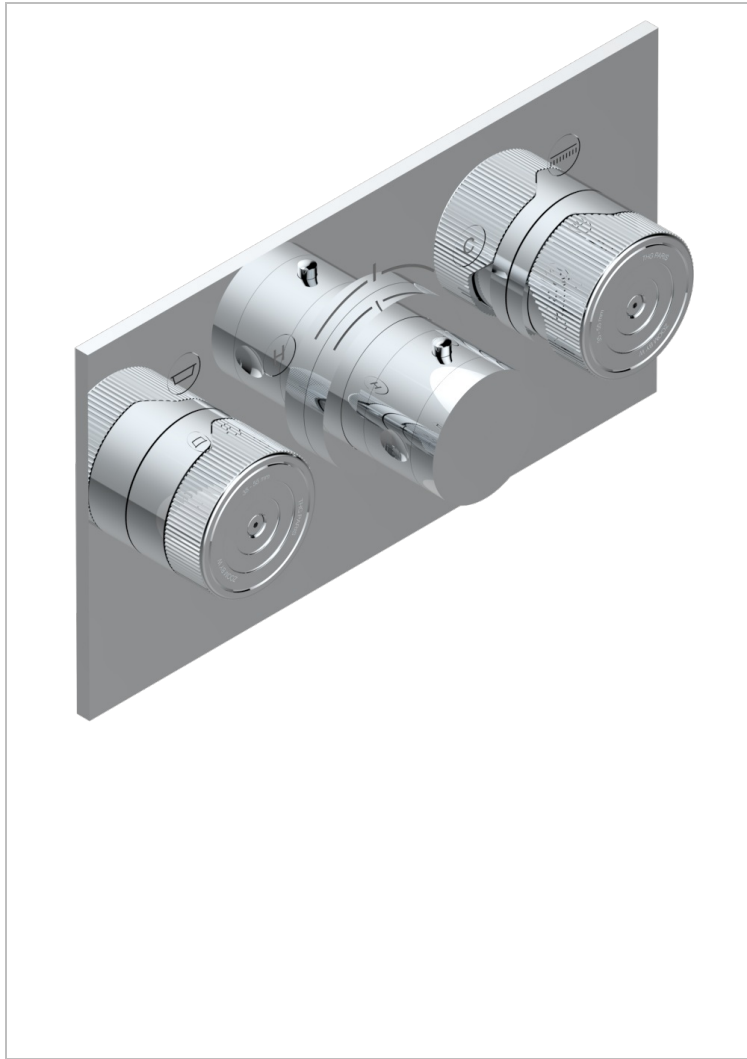

ZOOM.5

U4J-5401BEH

Trim for thermostatic mixer with 2 valves item to be installed horizontal . to adapt on 5 401AHC or 5 401AHM

CHARACTERISTIC

- Zoom.5
- Trim for thermostatic mixer with 2 valves item to be installed horizontal . to adapt on 5 401AHC or 5 401AHM

RELATED SKU'S

- Ref. G00-5401AHC 3/4" THG thermostat, 60 l/mn with two valves with wax cartridge delivered with a built-in box, without trim - to be installed horizontal (for installation with cross handle)
- Ref. G00-5401AHM 3/4" THG thermostat, 60 l/mn with two valves with wax cartridge delivered with a built-in box, without trim - to be installed horizontal (for installation with lever handle)