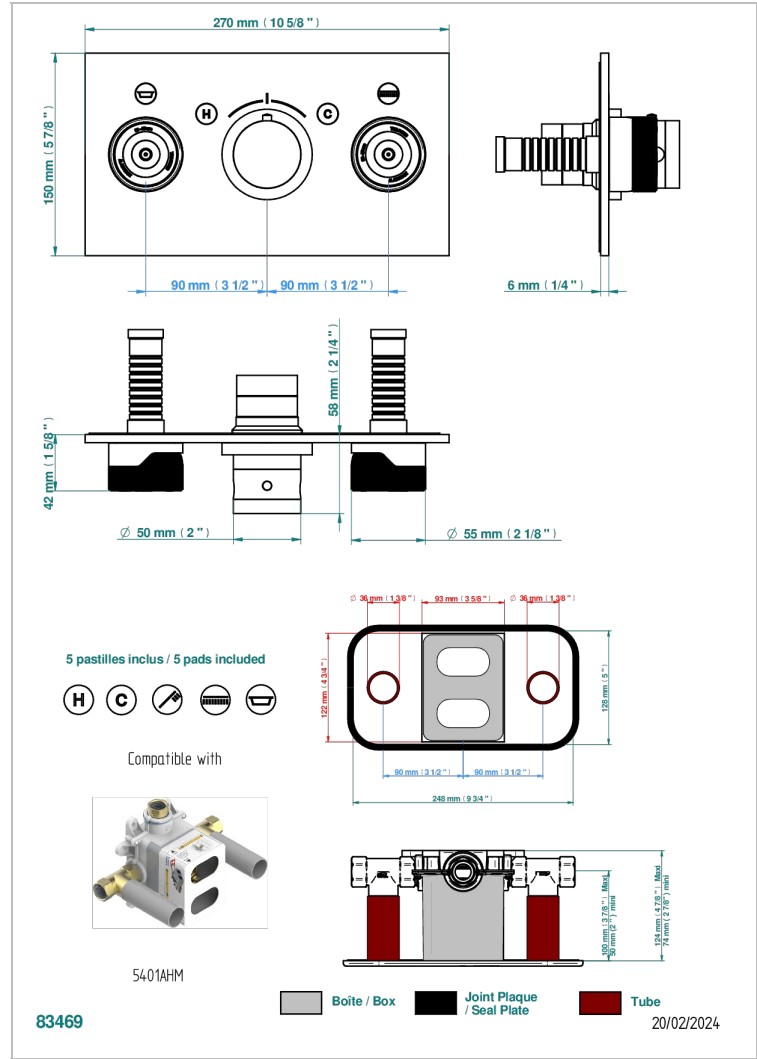

ZOOM.5

U4J-5401BEH

Trim for thermostatic mixer with 2 valves item to be installed horizontal . to adapt on 5 401AHC or 5 401AHM

CHARACTERISTIC

- Zoom.5
- Trim for thermostatic mixer with 2 valves item to be installed horizontal . to adapt on 5 401AHC or 5 401AHM

RELATED SKU'S

- Ref. G00-5401AHC 3/4" THG thermostat, 60 l/mn with two valves with wax cartridge delivered with a built-in box, without trim - to be installed horizontal (for installation with cross handle)
- Ref. G00-5401AHM 3/4" THG thermostat, 60 l/mn with two valves with wax cartridge delivered with a built-in box, without trim - to be installed horizontal (for installation with lever handle)