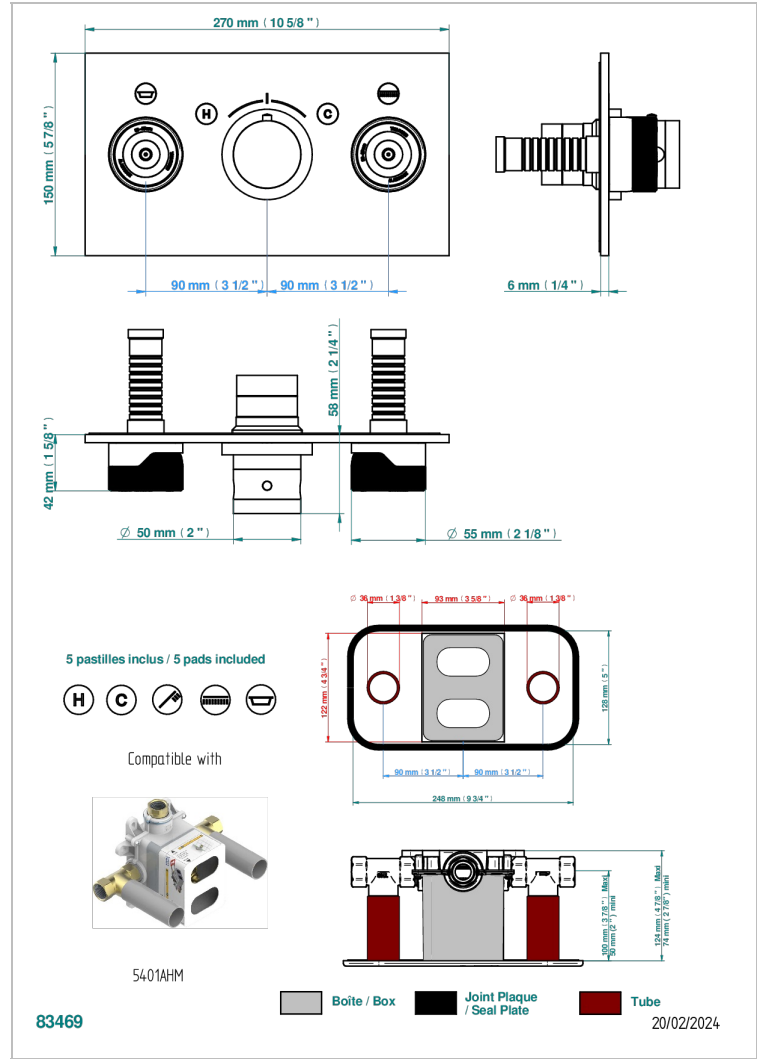

# ZOOM.5

U4J-5401BEH

Trim for thermostatic mixer with 2 valves item to be installed horizontal . to adapt on 5 401AHC or 5 401AHM

## CHARACTERISTIC

- Zoom.5
- Trim for thermostatic mixer with 2 valves item to be installed horizontal . to adapt on 5 401AHC or 5 401AHM

## RELATED SKU'S

- Ref. G00-5401AHC 3/4" THG thermostat, 60 l/mn with two valves with wax cartridge delivered with a built-in box, without trim - to be installed horizontal ( for installation with cross handle)
- Ref. G00-5401AHM 3/4" THG thermostat, 60 l/mn with two valves with wax cartridge delivered with a built-in box, without trim - to be installed horizontal ( for installation with lever handle)