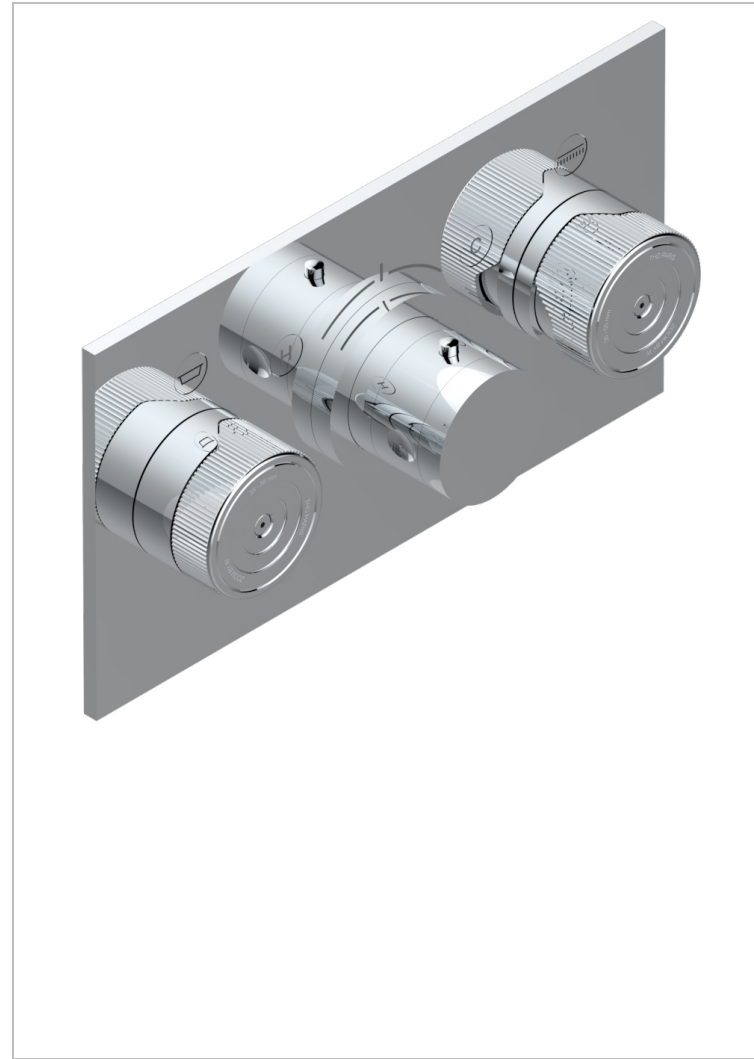

# ZOOM.5

U4J-5401BEH

Trim for thermostatic mixer with 2 valves item to be installed horizontal . to adapt on 5 401AHC or 5 401AHM

## CHARACTERISTIC

- Zoom.5
- Trim for thermostatic mixer with 2 valves item to be installed horizontal . to adapt on 5 401AHC or 5 401AHM

## RELATED SKU'S

- Ref. G00-5401AHC 3/4" THG thermostat, 60 l/mn with two valves with wax cartridge delivered with a built-in box, without trim - to be installed horizontal ( for installation with cross handle)
- Ref. G00-5401AHM 3/4" THG thermostat, 60 l/mn with two valves with wax cartridge delivered with a built-in box, without trim - to be installed horizontal ( for installation with lever handle)