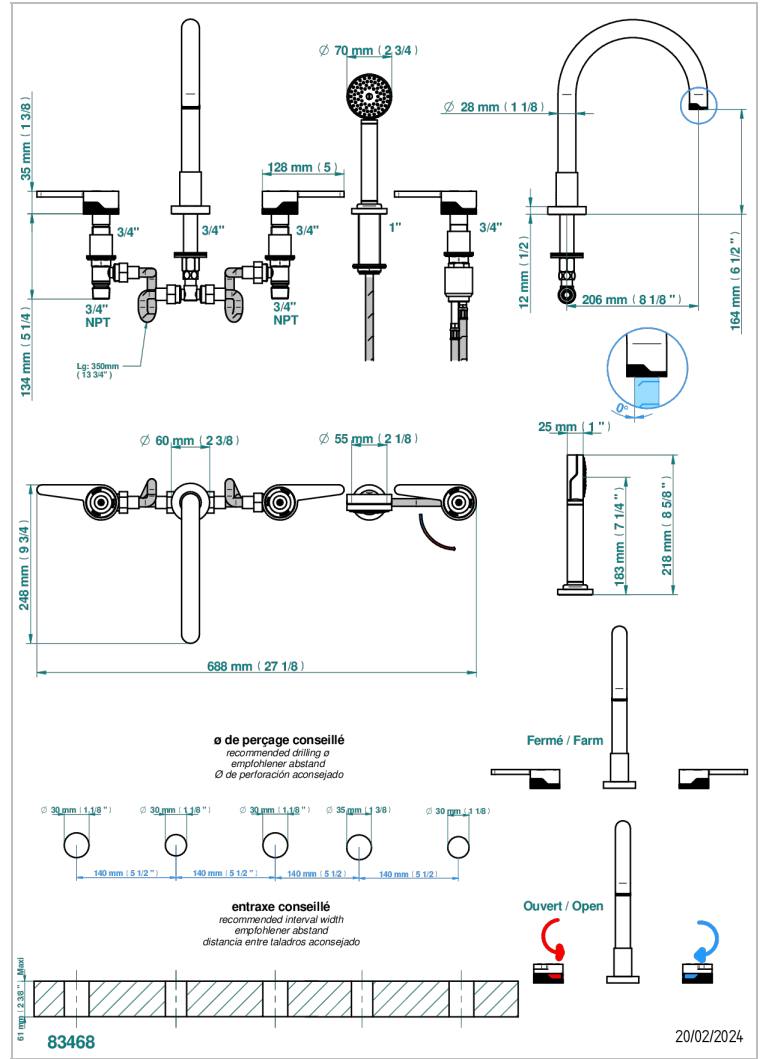

# ZOOM.12

U4L-1132SGHUS

Roman tub set with high spout, 2 x 3/4" valves and rim mounted ceramic mixer with progressive cartridge and handshower

## CHARACTERISTIC

- Zoom.12
- Roman tub set with high spout, 2 x 3/4" valves and rim mounted ceramic mixer with progressive cartridge and handshower