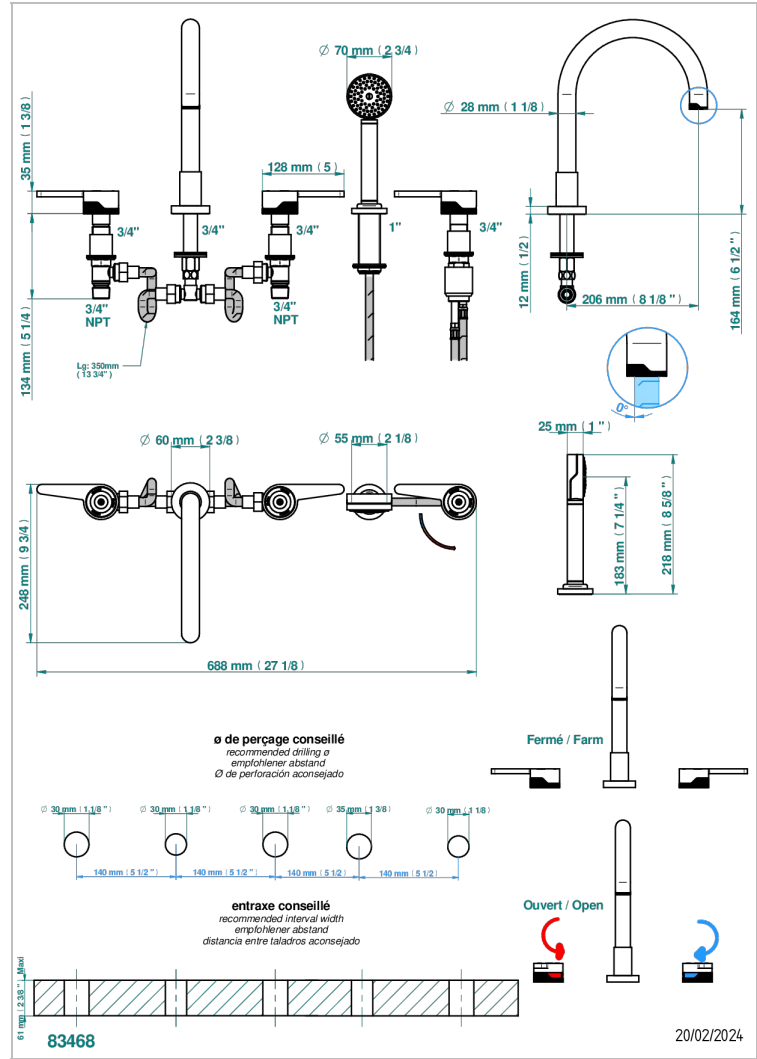

ZOOM.12

U4L-1132SGH

5-hole bath/shower mixer with super goliath high spout, 2 x 3/4" valves, and rim mounted handshower supplied by progressive cartridge mix

CHARACTERISTIC

- Zoom.12
- 5-hole bath/shower mixer with super goliath high spout, 2 x 3/4" valves, and rim mounted handshower supplied by progressive cartridge mix