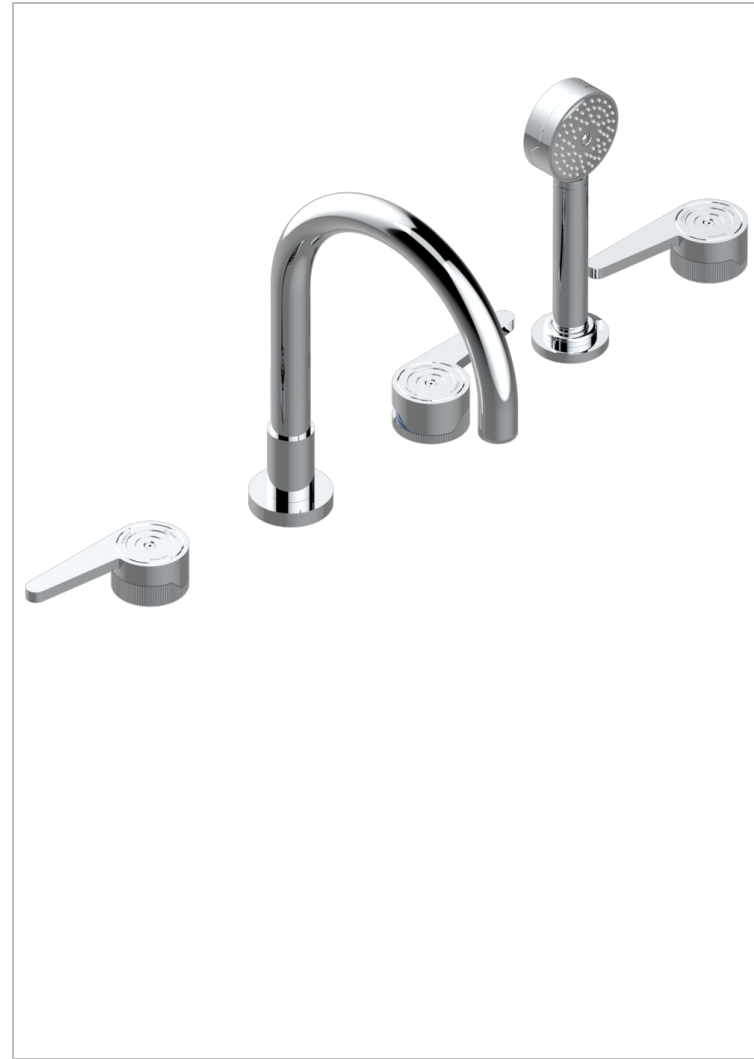

ZOOM.12

U4L-1132SGH

5-hole bath/shower mixer with super goliath high spout, 2 x 3/4" valves, and rim mounted handshower supplied by progressive cartridge mix

CHARACTERISTIC

- Zoom.12
- 5-hole bath/shower mixer with super goliath high spout, 2 x 3/4" valves, and rim mounted handshower supplied by progressive cartridge mix

AVAILABLE FINITIONS

Black ceram - D30
Blush PVD - H62
Brass color PVD - H49
Brown bronze color PVD - F33
Gold color PVD - H52
Graphite PVD - H64

Lacquered light bronze - D01
Matt Umber PVD - H67
Matt blush PVD - H60
Matt brass color PVD - H50
Matt brown bronze color PVD - F34
Matt gold - F07

Matt gold color PVD - H53
Matt graphite PVD - H65
Matt nickel (color finish) - C01
Matt nickel color PVD - H56
Nickel color PVD - H55
Polished chrome (color finish) - A02

Polished gold (color finish) - F01
Polished nickel - B01
Soft gold - F30
Soft matt gold - F31
Umber PVD - H66