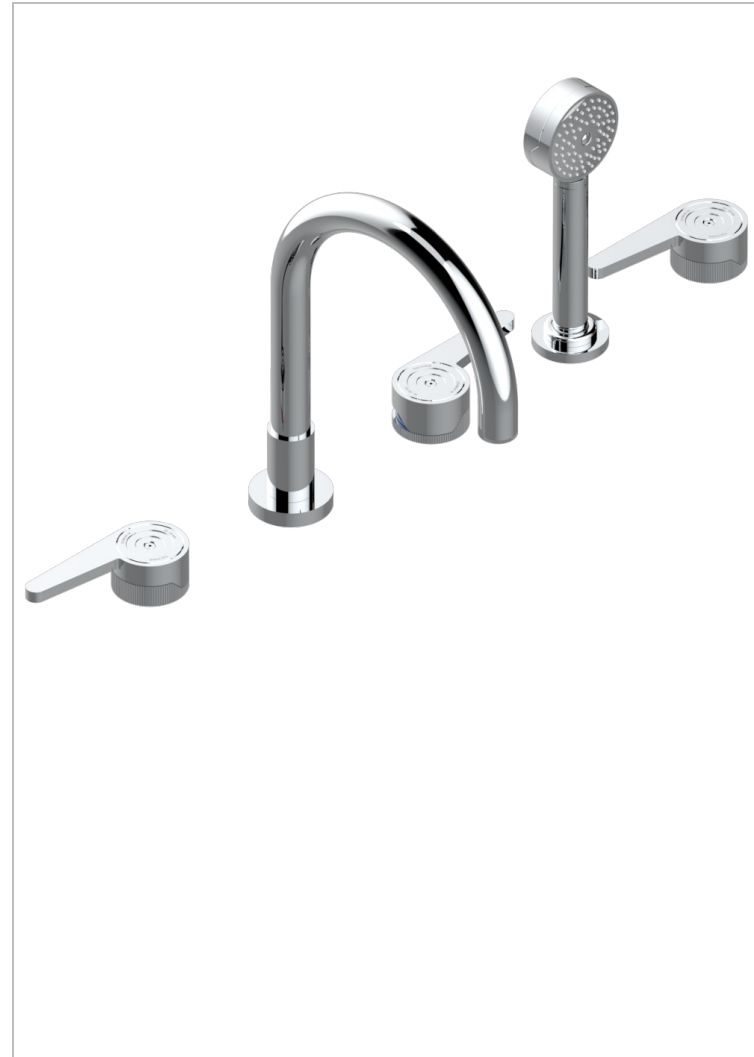

ZOOM.12

U4L-1132SGH

5-hole bath/shower mixer with super goliath high spout, 2 x 3/4" valves, and rim mounted handshower supplied by progressive cartridge mix

CHARACTERISTIC

- Zoom.12
- 5-hole bath/shower mixer with super goliath high spout, 2 x 3/4" valves, and rim mounted handshower supplied by progressive cartridge mix

AVAILABLE FINITIONS

Black ceram - D30
Blush PVD - H62
Brass color PVD - H49
Brown bronze color PVD - F33
Gold color PVD - H52
Graphite PVD - H64

Lacquered light bronze - D01
Matt Umber PVD - H67
Matt blush PVD - H60
Matt brass color PVD - H50
Matt brown bronze color PVD - F34
Matt gold - F07

Matt gold color PVD - H53
Matt graphite PVD - H65
Matt nickel (color finish) - C01
Matt nickel color PVD - H56
Nickel color PVD - H55
Polished chrome (color finish) - A02

Polished gold (color finish) - F01
Polished nickel - B01
Soft gold - F30
Soft matt gold - F31
Umber PVD - H66