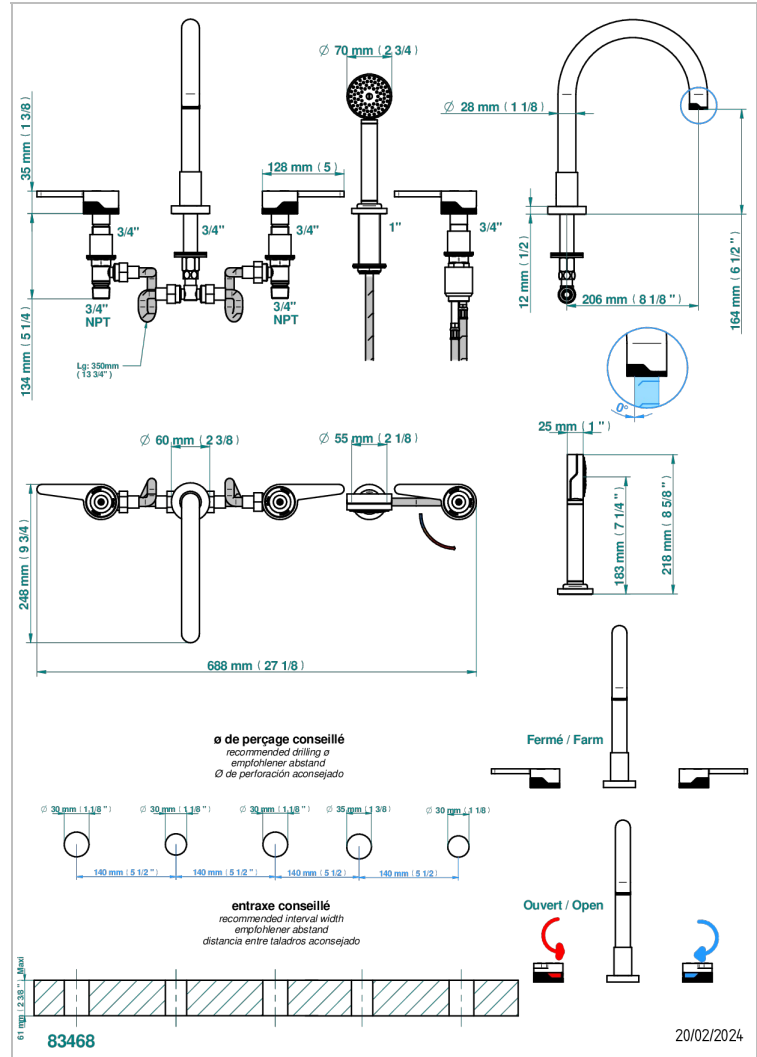

ZOOM.12

U4L-1132SGH

5-hole bath/shower mixer with super goliath high spout, 2 x 3/4" valves, and rim mounted handshower supplied by progressive cartridge mix

CHARACTERISTIC

- Zoom.12
- 5-hole bath/shower mixer with super goliath high spout, 2 x 3/4" valves, and rim mounted handshower supplied by progressive cartridge mix