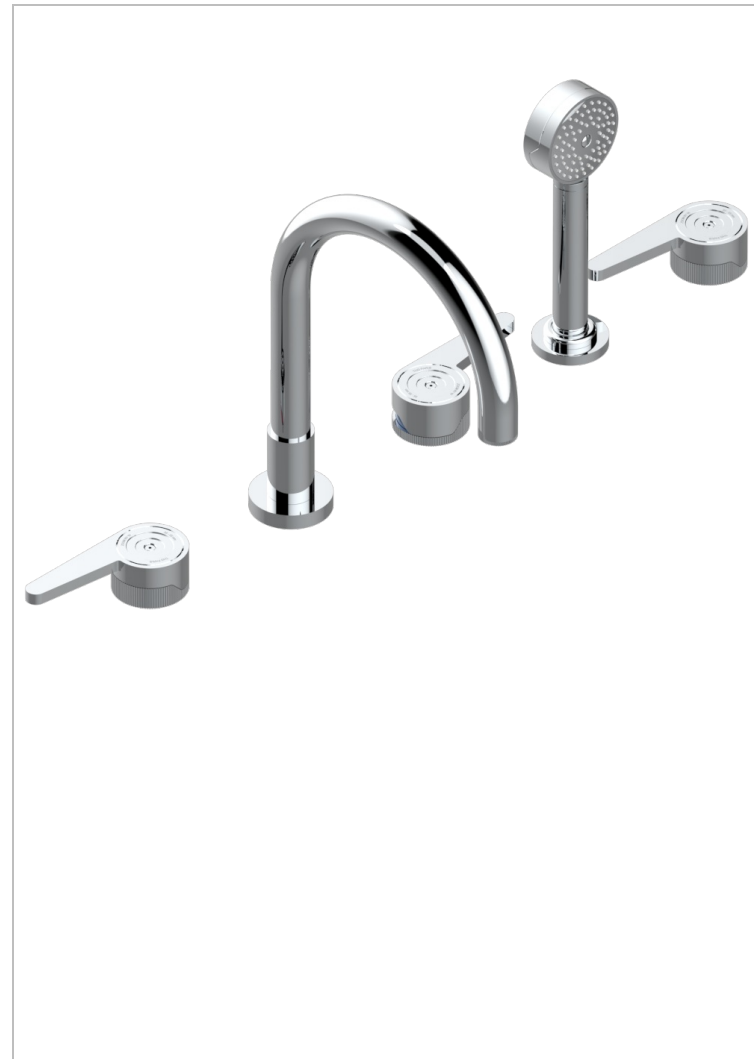

ZOOM.12

U4L-1132SGH

5-hole bath/shower mixer with super goliath high spout, 2 x 3/4" valves, and rim mounted handshower supplied by progressive cartridge mix

EIGENSCHAFTEN

- Zoom.12
- 5-hole bath/shower mixer with super goliath high spout, 2 x 3/4" valves, and rim mounted handshower supplied by progressive cartridge mix

VERFÜGBARE OBERFLÄCHEN

Blassgold - F30
Blassgold matt unlackiert - F31
Bronze hell - D01
Chrom - A02
Gold - F01
Gold matt - F07

Mattschwarz keramik - D30
Nickel matt - C01
Pvd blush - H62
Pvd blush matt - H60
Pvd bronze braun - F33
Pvd bronze braun matt - F34