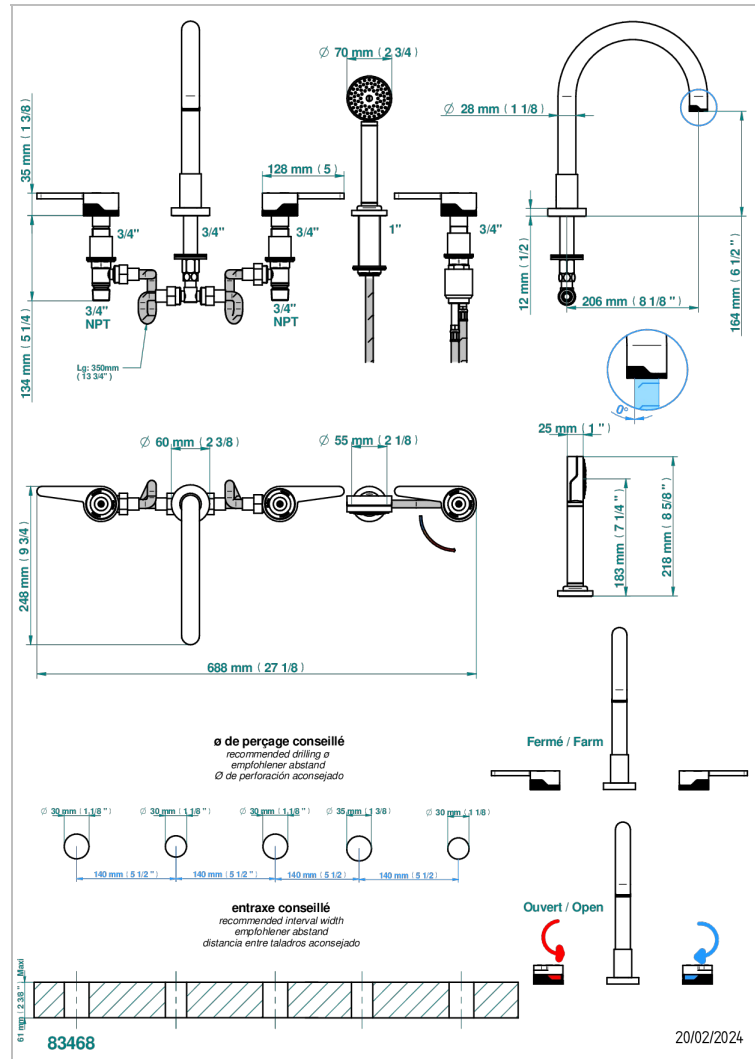

ZOOM.12

U4L-1132SGH

5-hole bath/shower mixer with super goliath high spout, 2 x 3/4" valves, and rim mounted handshower supplied by progressive cartridge mix

EIGENSCHAFTEN

- Zoom.12
- 5-hole bath/shower mixer with super goliath high spout, 2 x 3/4" valves, and rim mounted handshower supplied by progressive cartridge mix

VERFÜGBARE OBERFLÄCHEN

Blassgold - F30
Blassgold matt unlackiert - F31
Bronze hell - D01
Chrom - A02
Gold - F01
Gold matt - F07

Mattschwarz keramik - D30
Nickel matt - C01
Pvd blush - H62
Pvd blush matt - H60
Pvd bronze braun - F33
Pvd bronze braun matt - F34

Pvd gold - H52
Pvd gold matt - H53
Pvd graphite - H64
Pvd graphite matt - H65
Pvd messing - H49
Pvd messing matt - H50

Pvd nickel - H55
Pvd nickel matt - H56
Pvd umber - H66
Pvd umber matt - H67
Silbernickel - B01