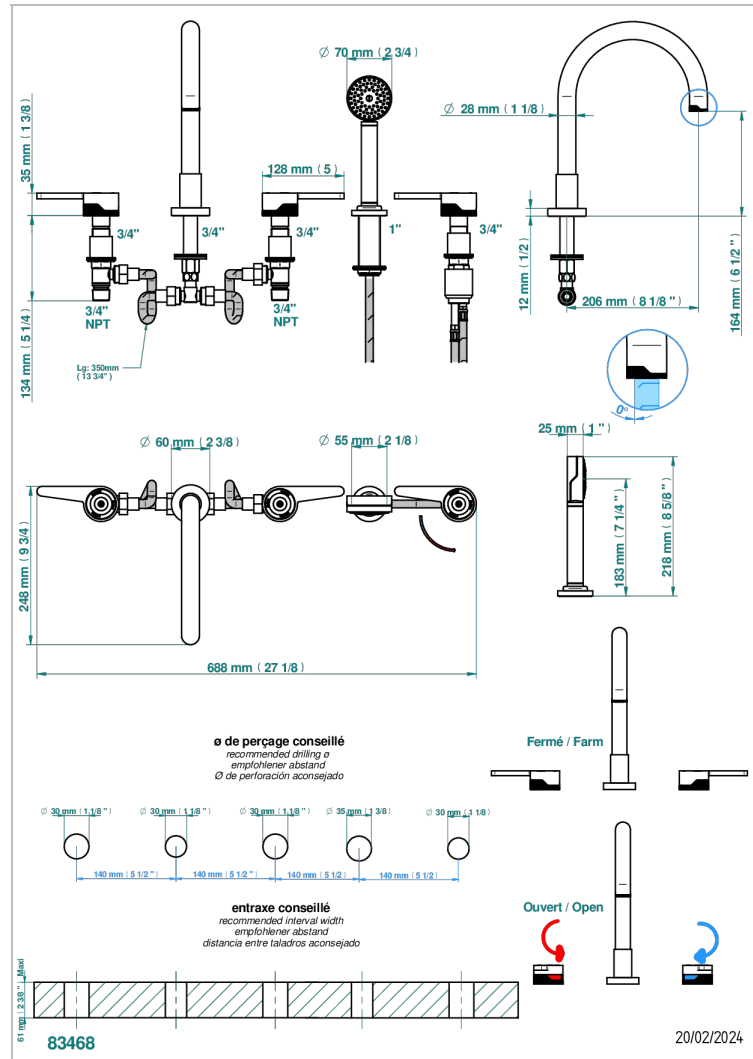

# ZOOM.12

U4L-1132SGH

5-hole bath/shower mixer with super goliath high spout, 2 x 3/4" valves, and rim mounted handshower supplied by progressive cartridge mix

## ХАРАКТЕРИСТИКИ

- ZOOM.12
- 5-hole bath/shower mixer with super goliath high spout, 2 x 3/4" valves, and rim mounted handshower supplied by progressive cartridge mix