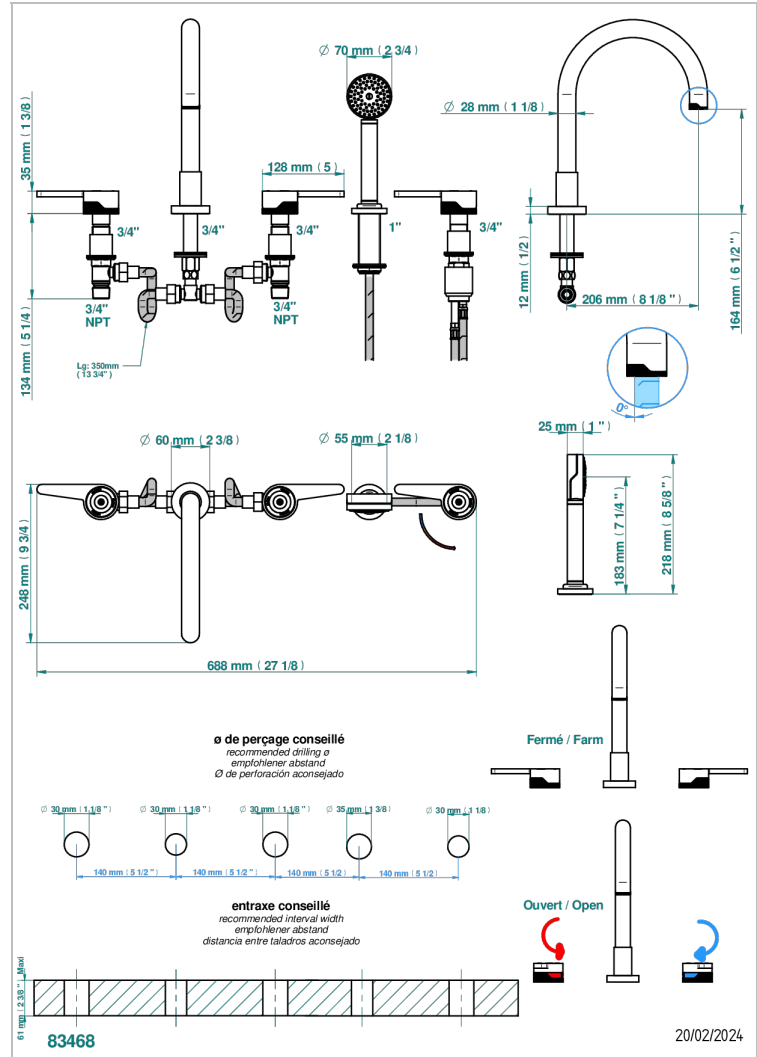

ZOOM.12

U4L-1132SGH

5-hole bath/shower mixer with super goliath high spout, 2 x 3/4" valves, and rim mounted handshower supplied by progressive cartridge mix

CARACTERÍSTICAS

- Zoom.12
- 5-hole bath/shower mixer with super goliath high spout, 2 x 3/4" valves, and rim mounted handshower supplied by progressive cartridge mix

ACABADOS DISPONIBLES

Bronce claro - D01
Cerámica negra mate - D30
Cromo - A02
Dorado - F01
Dorado mate - F07
Dorado pálido - F30

Dorado pálido mate (sin barniz) - F31
Níquel - B01
Níquel mate - C01
Pvd blush - H62
Pvd blush mate - H60
Pvd color latón - H49