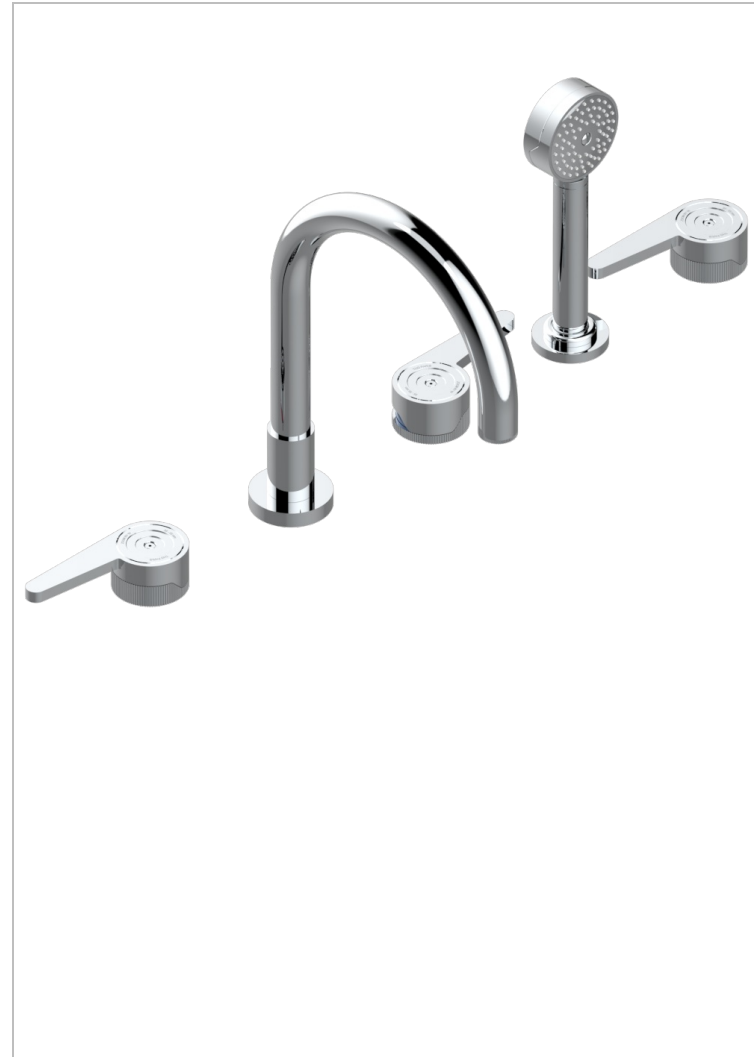

ZOOM.12

U4L-1132SGH

5-hole bath/shower mixer with super goliath high spout, 2 x 3/4" valves, and rim mounted handshower supplied by progressive cartridge mix

CARACTERÍSTICAS

- Zoom.12
- 5-hole bath/shower mixer with super goliath high spout, 2 x 3/4" valves, and rim mounted handshower supplied by progressive cartridge mix

ACABADOS DISPONIBLES

Bronce claro - D01
Cerámica negra mate - D30
Cromo - A02
Dorado - F01
Dorado mate - F07
Dorado pálido - F30

Dorado pálido mate (sin barniz) - F31
Níquel - B01
Níquel mate - C01
Pvd blush - H62
Pvd blush mate - H60
Pvd color latón - H49

Pvd color latón mate - H50
Pvd color níquel - H55
Pvd color níquel mate - H56
Pvd color oro - H52
Pvd color oro mate - H53
Pvd grafito - H64

Pvd grafito mate - H65
Pvd marrón bronce - F33
Pvd marrón bronce mate - F34
Pvd umber - H66
Pvd umber mate - H67