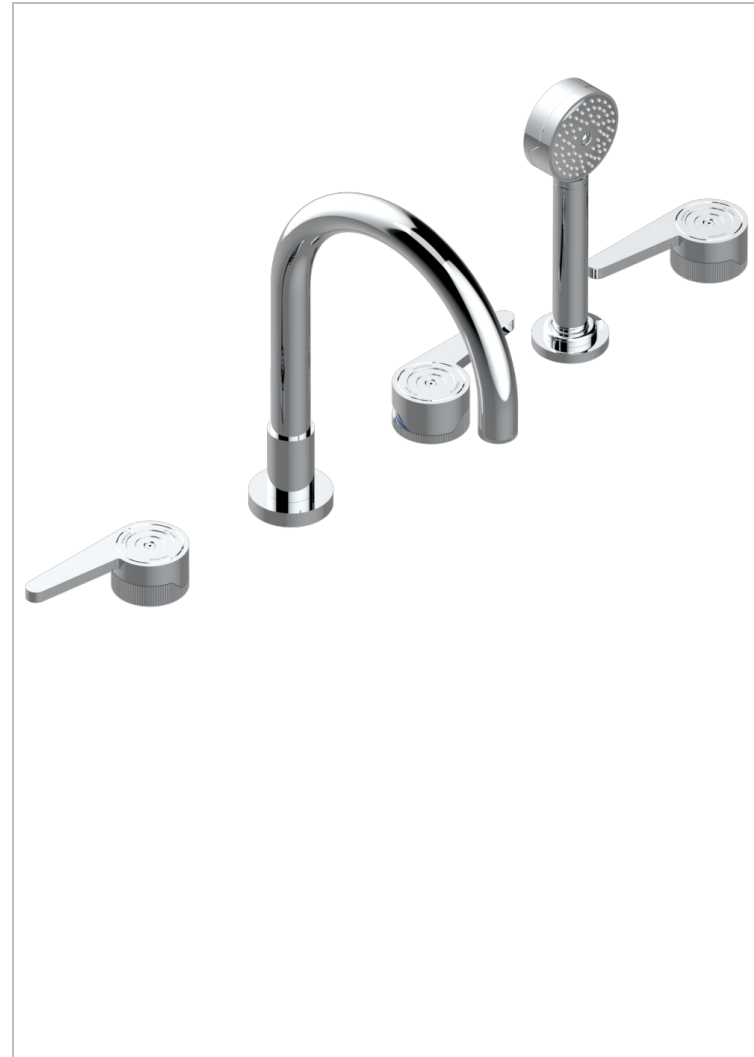

# ZOOM.12

U4L-1132SGH

5-hole bath/shower mixer with super goliath high spout, 2 x 3/4" valves, and rim mounted handshower supplied by progressive cartridge mix

## CHARACTERISTIC

- Zoom.12
- 5-hole bath/shower mixer with super goliath high spout, 2 x 3/4" valves, and rim mounted handshower supplied by progressive cartridge mix

## AVAILABLE FINITIONS

- Black ceram - D30
- Blush PVD - H62
- Brass color PVD - H49
- Brown bronze color PVD - F33
- Gold color PVD - H52
- Graphite PVD - H64
- Lacquered light bronze - D01
- Matt Umber PVD - H67
- Matt blush PVD - H60
- Matt brass color PVD - H50
- Matt brown bronze color PVD - F34
- Matt gold - F07

- Matt gold color PVD - H53
- Matt graphite PVD - H65
- Matt nickel (color finish) - C01
- Matt nickel color PVD - H56
- Nickel color PVD - H55
- Polished chrome (color finish) - A02

- Polished gold (color finish) - F01
- Polished nickel - B01
- Soft gold - F30
- Soft matt gold - F31
- Umber PVD - H66