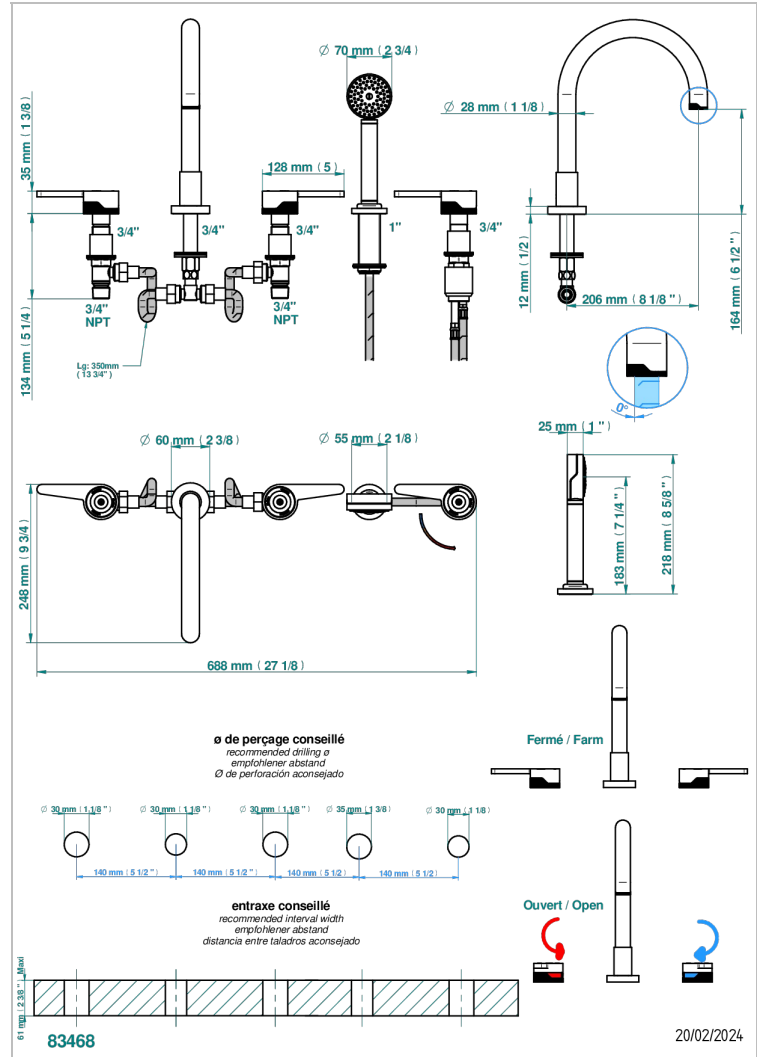

# ZOOM.12

U4L-1132SGH

5-hole bath/shower mixer with super goliath high spout, 2 x 3/4" valves, and rim mounted handshower supplied by progressive cartridge mix

## CHARACTERISTIC

- Zoom.12
- 5-hole bath/shower mixer with super goliath high spout, 2 x 3/4" valves, and rim mounted handshower supplied by progressive cartridge mix