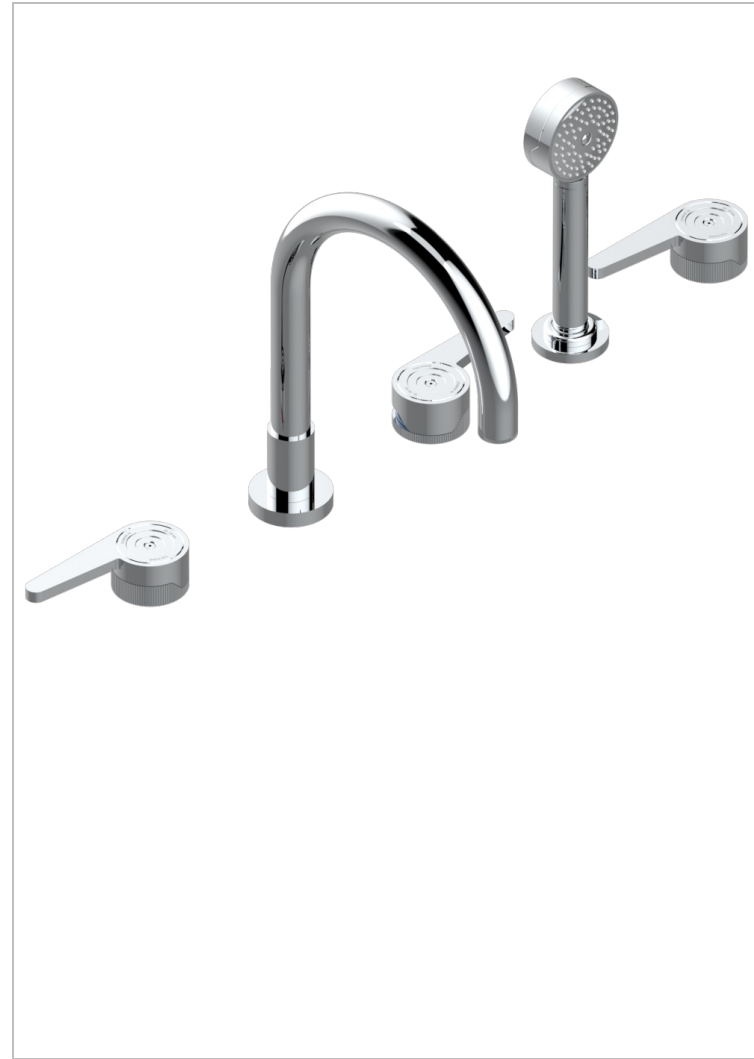

# ZOOM.12

U4L-1132SGH

THG<sup>®</sup>  
PARIS

5-hole bath/shower mixer with super goliath high spout, 2 x 3/4" valves, and rim mounted handshower supplied by progressive cartridge mix

## 特色

- ZOOM.12
- 5-hole bath/shower mixer with super goliath high spout, 2 x 3/4" valves, and rim mounted handshower supplied by progressive cartridge mix

## 可选饰面

Black ceram - D30  
Blush PVD - H62  
Graphite PVD - H64  
Matt Umber PVD - H67  
Matt blush PVD - H60  
Matt graphite PVD - H65

PVD哑光棕铜 - F34  
PVD哑光金 - H53  
PVD哑光铜 - H50  
PVD哑光镍 - H56  
PVD抛光铜 - H49  
PVD棕铜 - F33