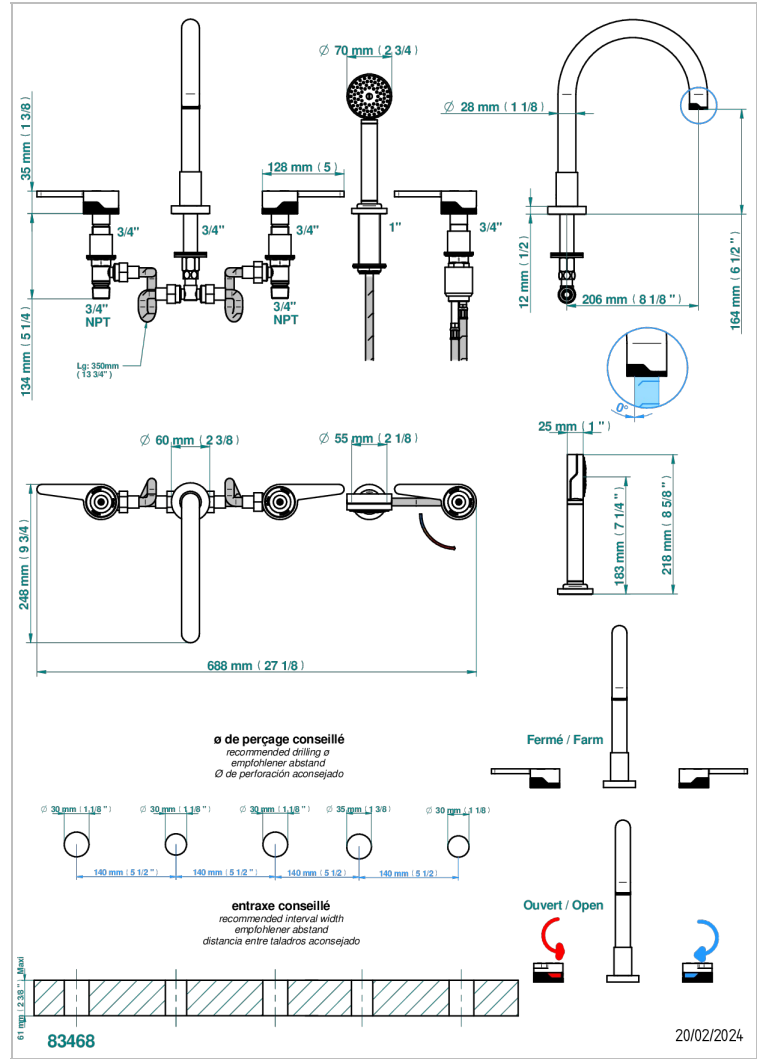

# ZOOM.12

U4L-1132SGH

THG<sup>®</sup>  
PARIS

5-hole bath/shower mixer with super goliath high spout, 2 x 3/4" valves, and rim mounted handshower supplied by progressive cartridge mix

## 特色

- ZOOM.12
- 5-hole bath/shower mixer with super goliath high spout, 2 x 3/4" valves, and rim mounted handshower supplied by progressive cartridge mix