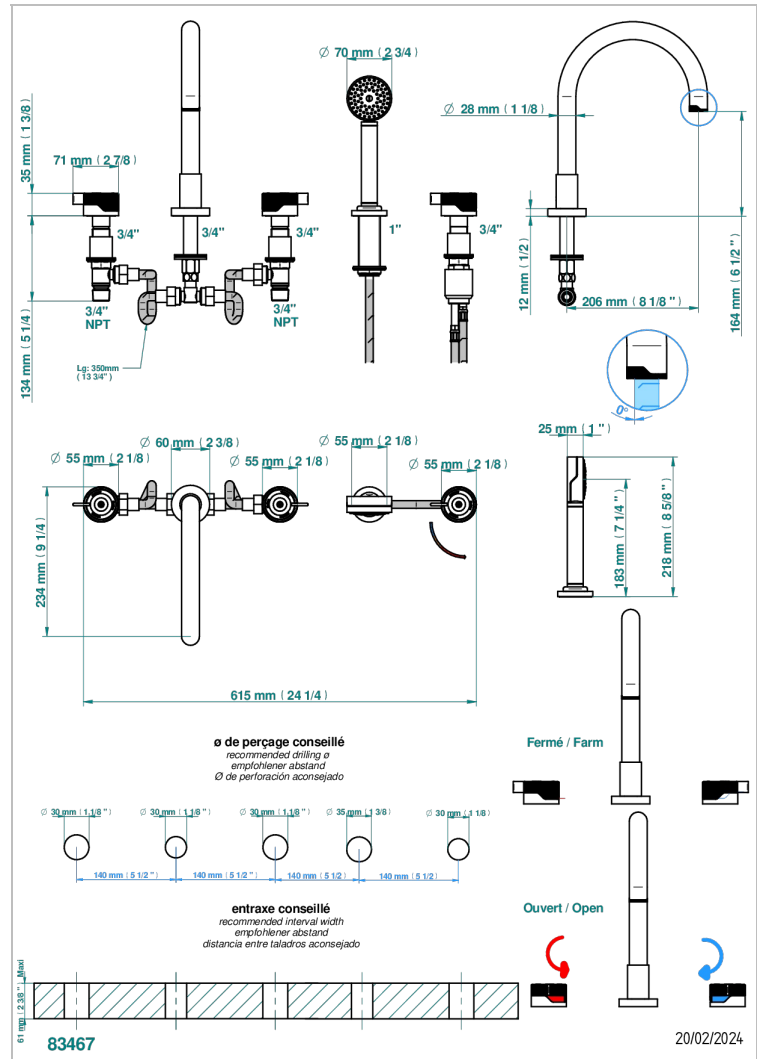

Roman tub set with high spout, 2 x 3/4" valves and rim mounted ceramic mixer with progressive cartridge and handshower

## CHARACTERISTIC

- Zoom.7
- Roman tub set with high spout, 2 x 3/4" valves and rim mounted ceramic mixer with progressive cartridge and handshower