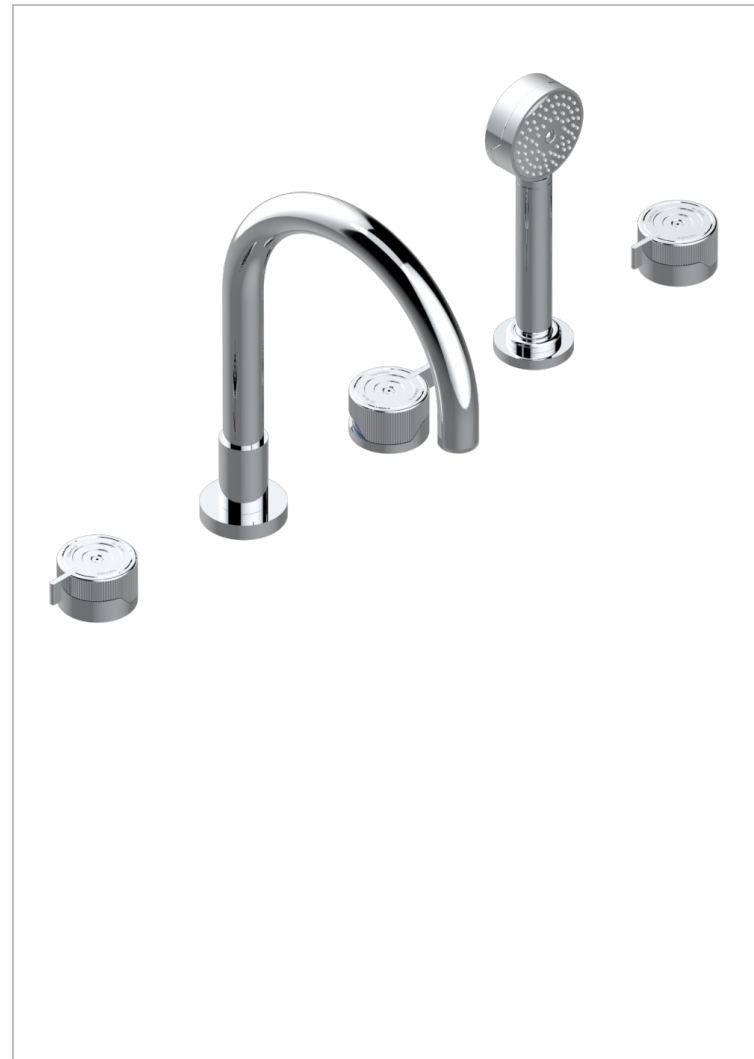

Roman tub set with high spout, 2 x 3/4" valves and rim mounted ceramic mixer with progressive cartridge and handshower

## CHARACTERISTIC

- Zoom.7
- Roman tub set with high spout, 2 x 3/4" valves and rim mounted ceramic mixer with progressive cartridge and handshower

## AVAILABLE FINITIONS

Black ceram - D30  
Blush PVD - H62  
Brass color PVD - H49  
Brown bronze color PVD - F33  
Chrome polished - A02  
Gold color PVD - H52

Gold mat - F07  
Gold polished - F01  
Graphite PVD - H64  
Light coated bronze - D01  
Matt Umber PVD - H67  
Matt blush PVD - H60

Matt brass color PVD - H50  
Matt brown bronze color PVD - F34  
Matt gold color PVD - H53  
Matt graphite PVD - H65  
Matt nickel (American satin) - C01  
Matt nickel color PVD - H56

Nickel color PVD - H55  
Nickel polished - B01  
Soft gold - F30  
Soft matt gold - F31  
Umber PVD - H66