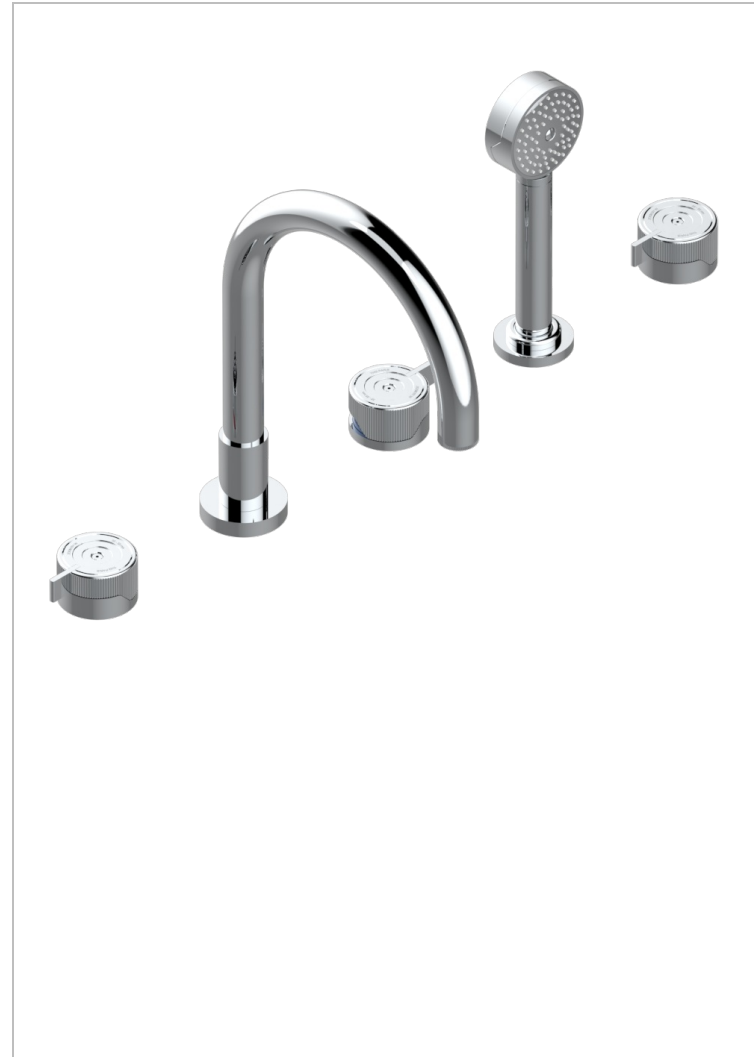

5-hole bath/shower mixer with super goliath high spout, 2 x 3/4" valves, and rim mounted handshower supplied by progressive cartridge mix

CHARACTERISTIC

- Zoom.7
- 5-hole bath/shower mixer with super goliath high spout, 2 x 3/4" valves, and rim mounted handshower supplied by progressive cartridge mix

AVAILABLE FINITIONS

Black ceram - D30
Blush PVD - H62
Brass color PVD - H49
Brown bronze color PVD - F33
Gold color PVD - H52
Graphite PVD - H64

Lacquered light bronze - D01
Matt Umber PVD - H67
Matt blush PVD - H60
Matt brass color PVD - H50
Matt brown bronze color PVD - F34
Matt gold - F07

Matt gold color PVD - H53
Matt graphite PVD - H65
Matt nickel (color finish) - C01
Matt nickel color PVD - H56
Nickel color PVD - H55
Polished chrome (color finish) - A02

Polished gold (color finish) - F01
Polished nickel - B01
Soft gold - F30
Soft matt gold - F31
Umber PVD - H66