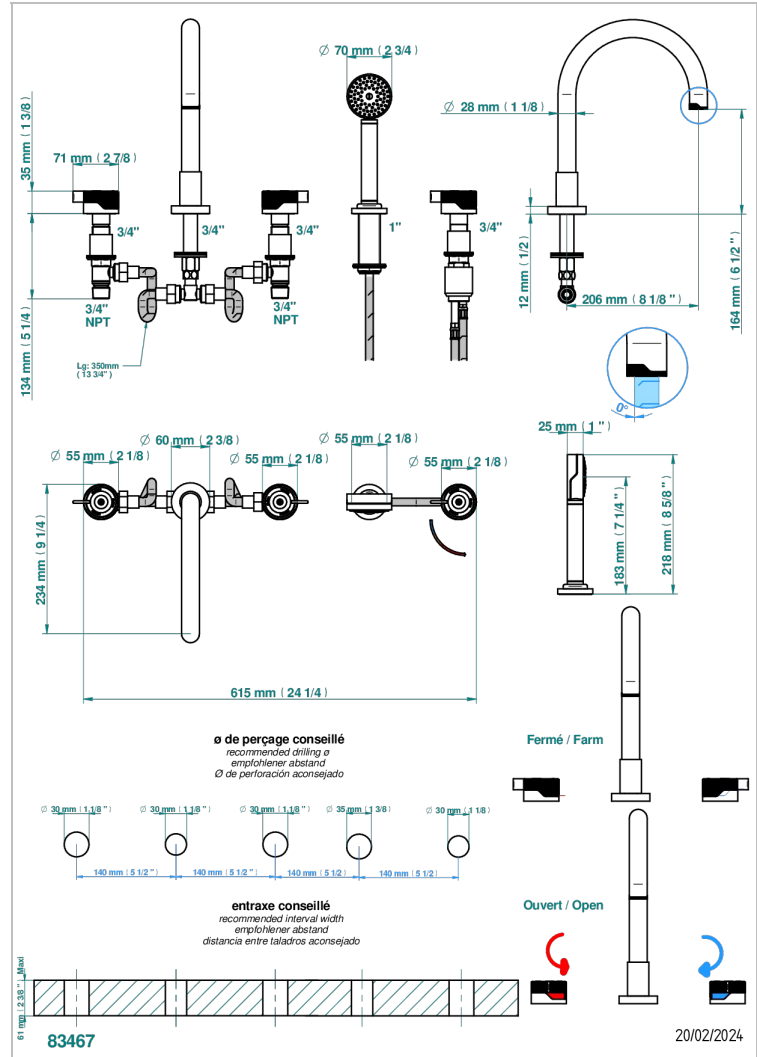

5-hole bath/shower mixer with super goliath high spout, 2 x 3/4" valves, and rim mounted handshower supplied by progressive cartridge mix

CHARACTERISTIC

- Zoom.7
- 5-hole bath/shower mixer with super goliath high spout, 2 x 3/4" valves, and rim mounted handshower supplied by progressive cartridge mix