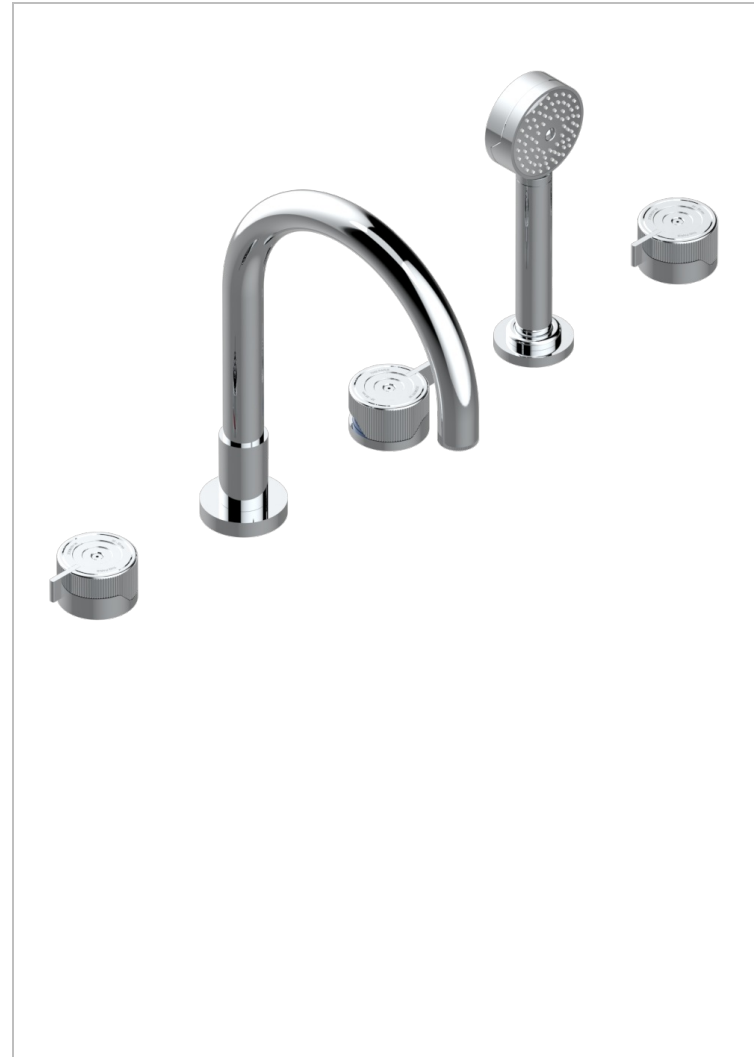

ZOOM.7

U4K-1132SGH

5-hole bath/shower mixer with super goliath high spout, 2 x 3/4" valves, and rim mounted handshower supplied by progressive cartridge mix

CARACTERÍSTICAS

- Zoom.7
- 5-hole bath/shower mixer with super goliath high spout, 2 x 3/4" valves, and rim mounted handshower supplied by progressive cartridge mix

ACABADOS DISPONIBLES

Bronce claro - D01
Cerámica negra mate - D30
Cromo - A02
Dorado - F01
Dorado mate - F07
Dorado pálido - F30

Dorado pálido mate (sin barniz) - F31
Níquel - B01
Níquel mate - C01
Pvd blush - H62
Pvd blush mate - H60
Pvd color latón - H49

Pvd color latón mate - H50
Pvd color níquel - H55
Pvd color níquel mate - H56
Pvd color oro - H52
Pvd color oro mate - H53
Pvd grafito - H64

Pvd grafito mate - H65
Pvd marrón bronce - F33
Pvd marrón bronce mate - F34
Pvd umber - H66
Pvd umber mate - H67