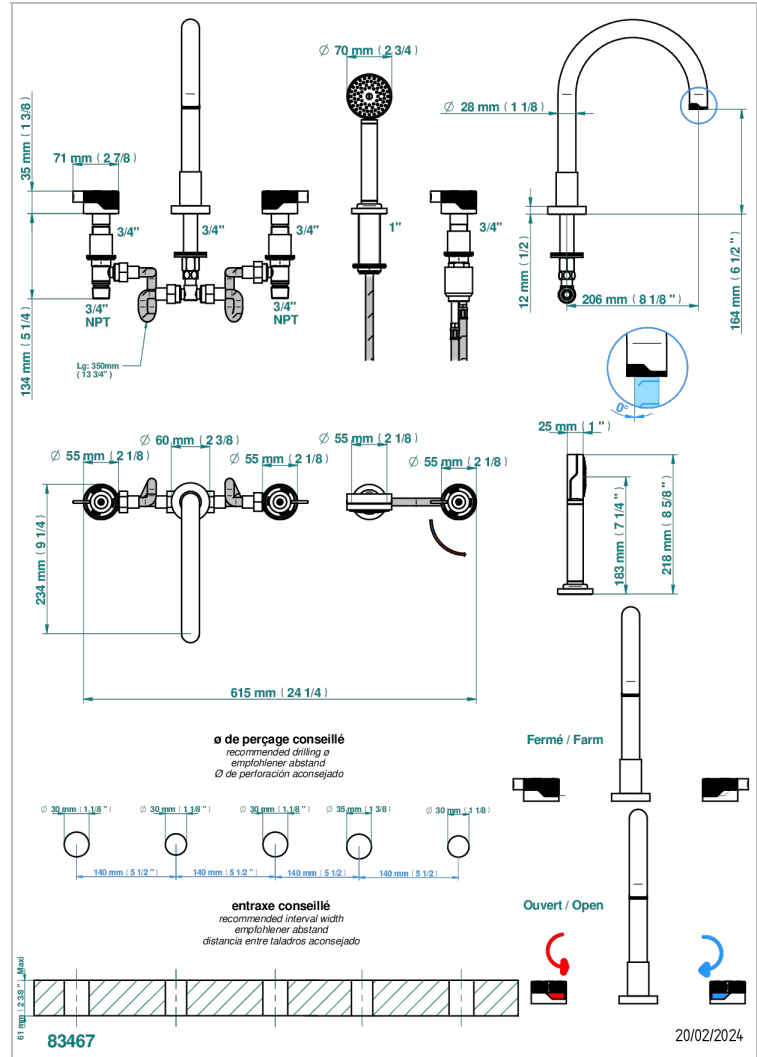

ZOOM.7

U4K-1132SGH

5-hole bath/shower mixer with super goliath high spout, 2 x 3/4" valves, and rim mounted handshower supplied by progressive cartridge mix

CARACTERÍSTICAS

- Zoom.7
- 5-hole bath/shower mixer with super goliath high spout, 2 x 3/4" valves, and rim mounted handshower supplied by progressive cartridge mix