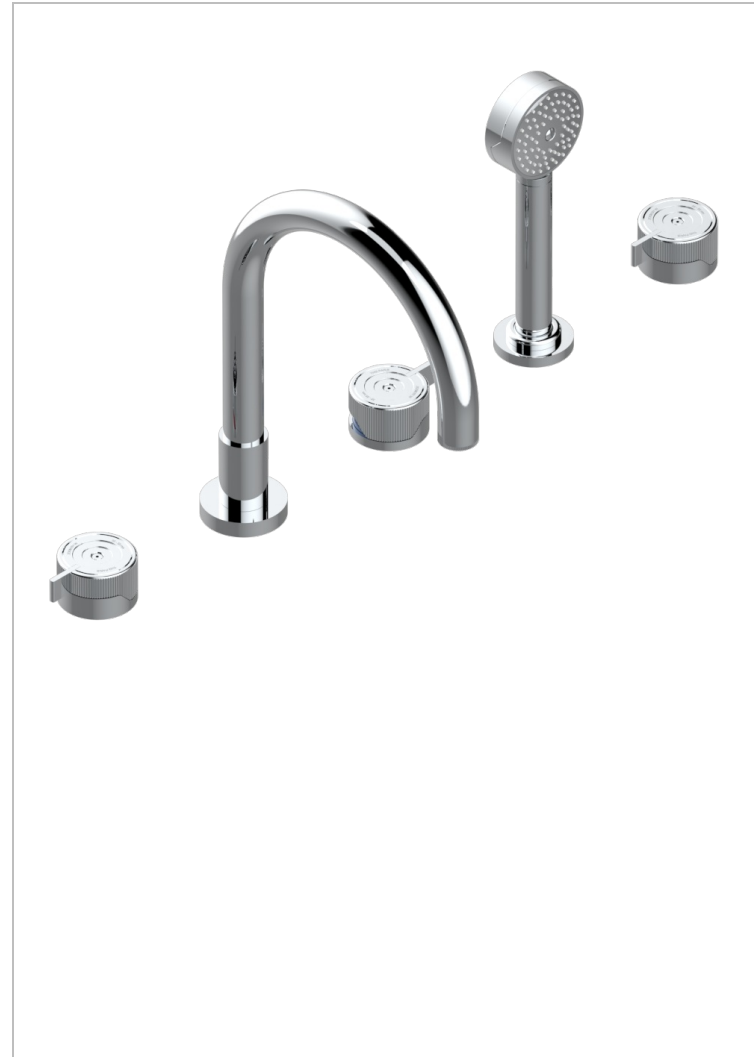

5-hole bath/shower mixer with super goliath high spout, 2 x 3/4" valves, and rim mounted handshower supplied by progressive cartridge mix

CHARACTERISTIC

- Zoom.7
- 5-hole bath/shower mixer with super goliath high spout, 2 x 3/4" valves, and rim mounted handshower supplied by progressive cartridge mix

AVAILABLE FINITIONS

- Black ceram - D30
- Blush PVD - H62
- Brass color PVD - H49
- Brown bronze color PVD - F33
- Gold color PVD - H52
- Graphite PVD - H64
- Lacquered light bronze - D01
- Matt Umber PVD - H67
- Matt blush PVD - H60
- Matt brass color PVD - H50
- Matt brown bronze color PVD - F34
- Matt gold - F07

- Matt gold color PVD - H53
- Matt graphite PVD - H65
- Matt nickel (color finish) - C01
- Matt nickel color PVD - H56
- Nickel color PVD - H55
- Polished chrome (color finish) - A02

- Polished gold (color finish) - F01
- Polished nickel - B01
- Soft gold - F30
- Soft matt gold - F31
- Umber PVD - H66