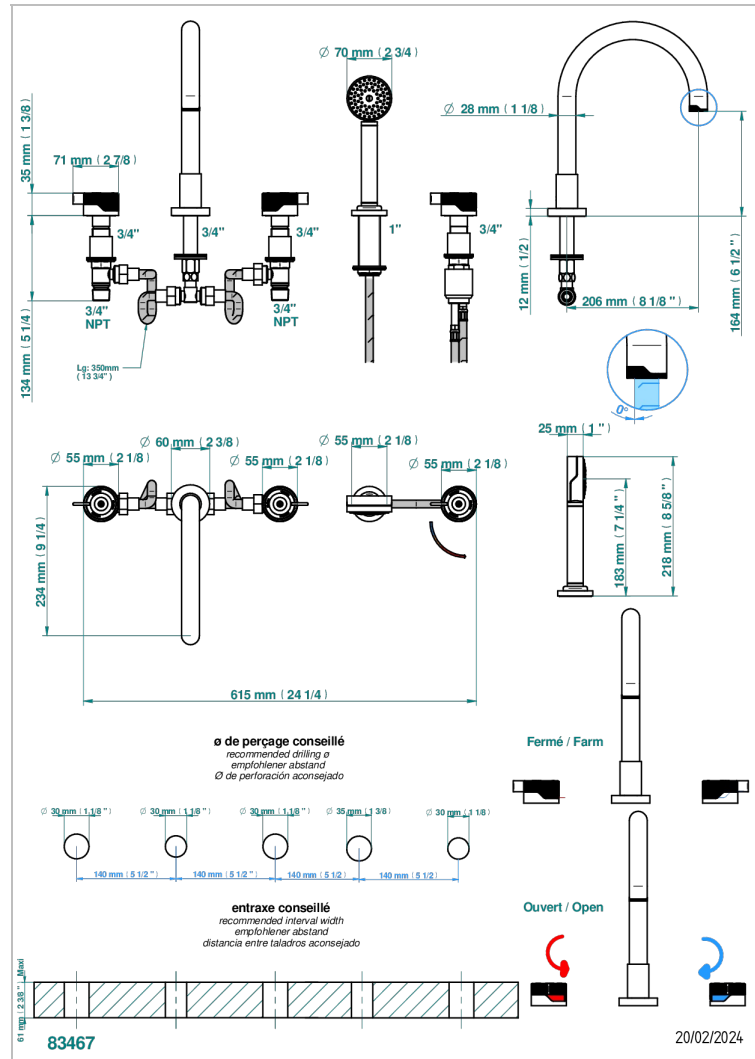

# ZOOM.7

U4K-1132SGH

5-hole bath/shower mixer with super goliath high spout, 2 x 3/4" valves, and rim mounted handshower supplied by progressive cartridge mix

## ХАРАКТЕРИСТИКИ

- ZOOM.7
- 5-hole bath/shower mixer with super goliath high spout, 2 x 3/4" valves, and rim mounted handshower supplied by progressive cartridge mix