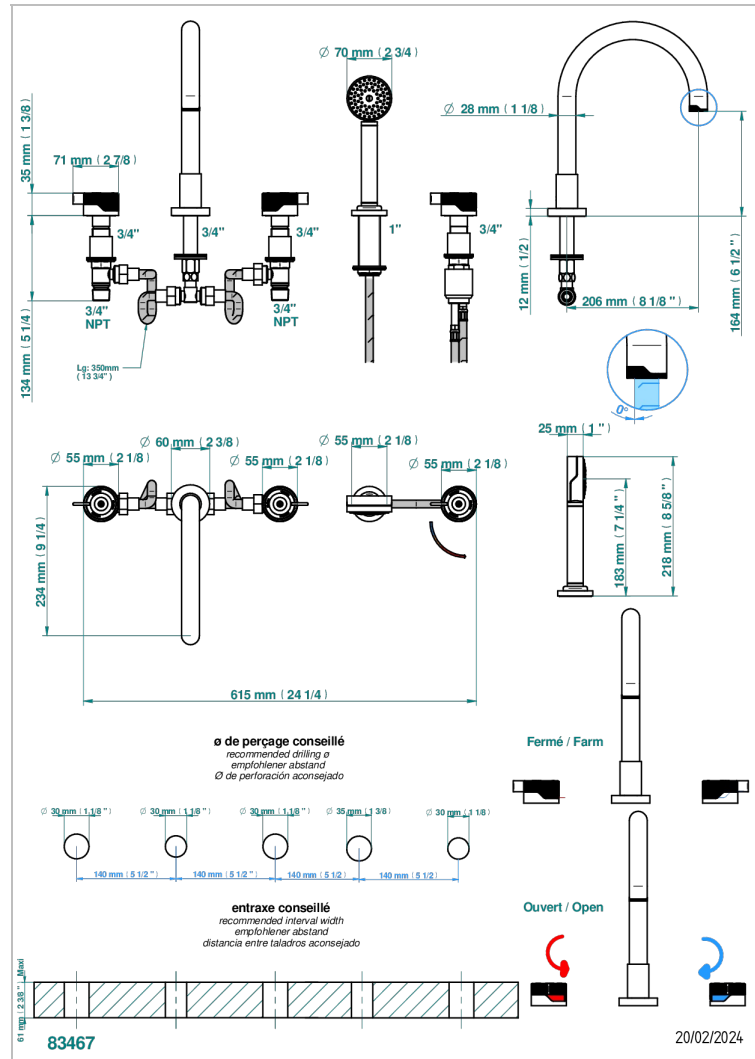

ZOOM.7

U4K-1132SGH

5-hole bath/shower mixer with super goliath high spout, 2 x 3/4" valves, and rim mounted handshower supplied by progressive cartridge mix

CARACTERÍSTICAS

- Zoom.7
- 5-hole bath/shower mixer with super goliath high spout, 2 x 3/4" valves, and rim mounted handshower supplied by progressive cartridge mix