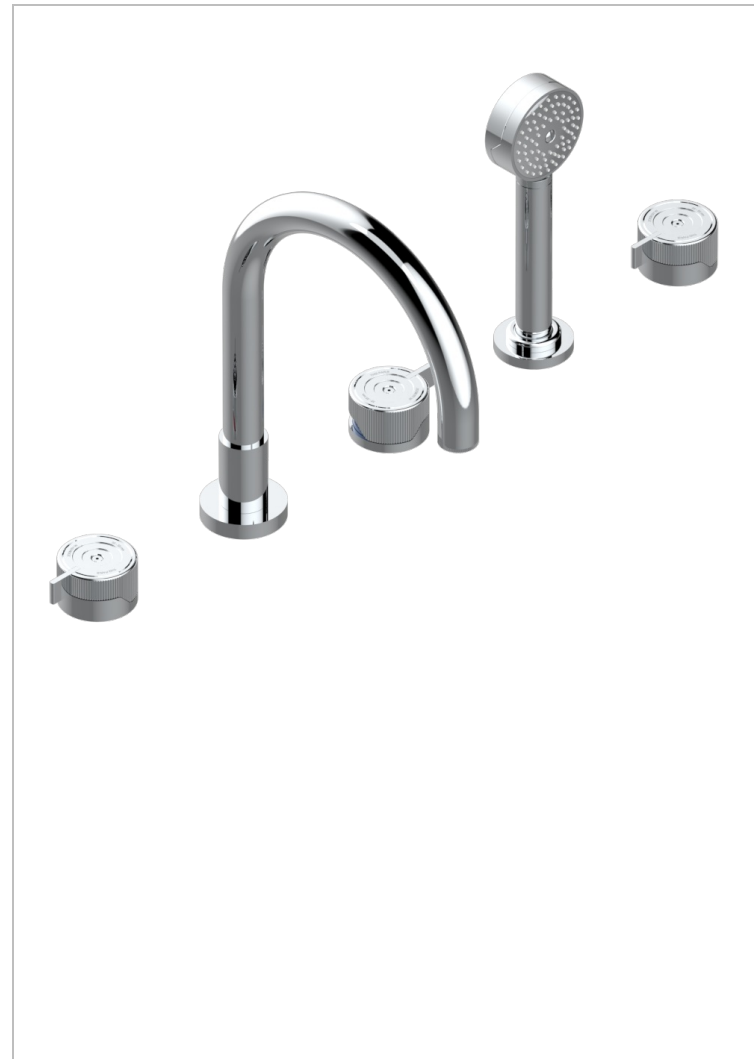

ZOOM.7

U4K-1132SGH

5-hole bath/shower mixer with super goliath high spout, 2 x 3/4" valves, and rim mounted handshower supplied by progressive cartridge mix

CARACTERÍSTICAS

- Zoom.7
- 5-hole bath/shower mixer with super goliath high spout, 2 x 3/4" valves, and rim mounted handshower supplied by progressive cartridge mix

ACABADOS DISPONIBLES

Bronce claro - D01
Cerámica negra mate - D30
Cromo - A02
Dorado - F01
Dorado mate - F07
Dorado pálido - F30

Dorado pálido mate (sin barniz) - F31
Níquel - B01
Níquel mate - C01
Pvd blush - H62
Pvd blush mate - H60
Pvd color latón - H49

Pvd color latón mate - H50
Pvd color níquel - H55
Pvd color níquel mate - H56
Pvd color oro - H52
Pvd color oro mate - H53
Pvd grafito - H64

Pvd grafito mate - H65
Pvd marrón bronce - F33
Pvd marrón bronce mate - F34
Pvd umber - H66
Pvd umber mate - H67