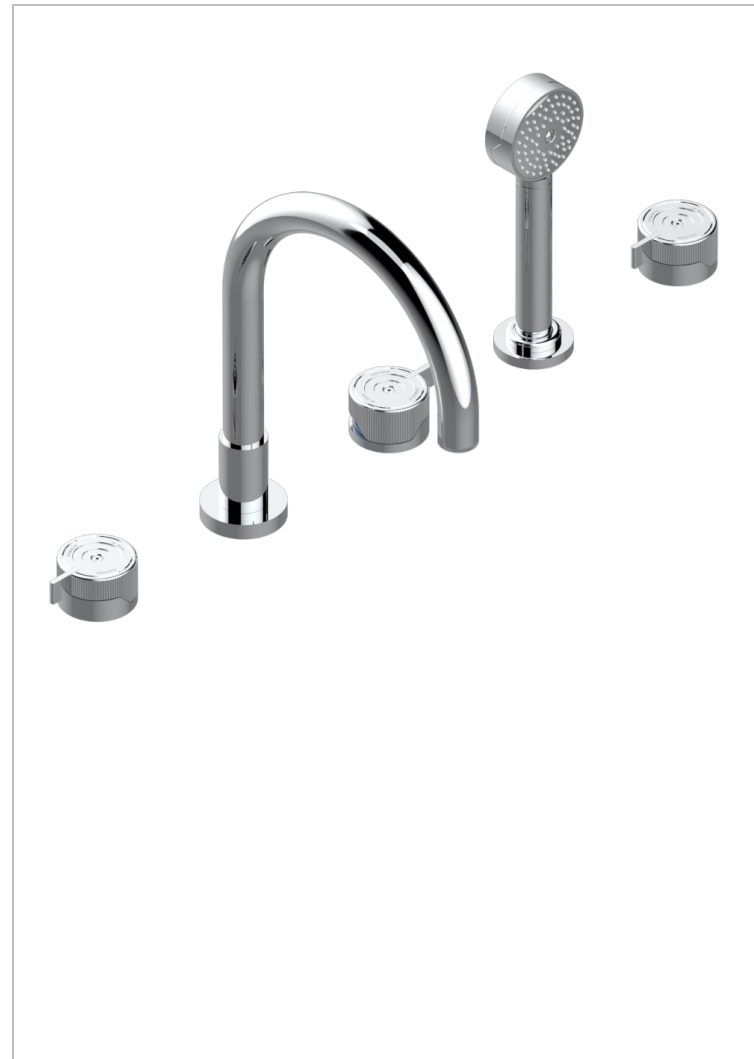

5-hole bath/shower mixer with super goliath high spout, 2 x 3/4" valves, and rim mounted handshower supplied by progressive cartridge mix

特色

- ZOOM.7
- 5-hole bath/shower mixer with super goliath high spout, 2 x 3/4" valves, and rim mounted handshower supplied by progressive cartridge mix

可选饰面

Black ceram - D30
Blush PVD - H62
Graphite PVD - H64
Matt Umber PVD - H67
Matt blush PVD - H60
Matt graphite PVD - H65

PVD哑光棕铜 - F34
PVD哑光金 - H53
PVD哑光铜 - H50
PVD哑光镍 - H56
PVD抛光铜 - H49
PVD棕铜 - F33

PVD金色 - H52
PVD镍 - H55
Umber PVD - H66
哑光浅金 - F31
哑光金 - F07
哑光镍 - C01