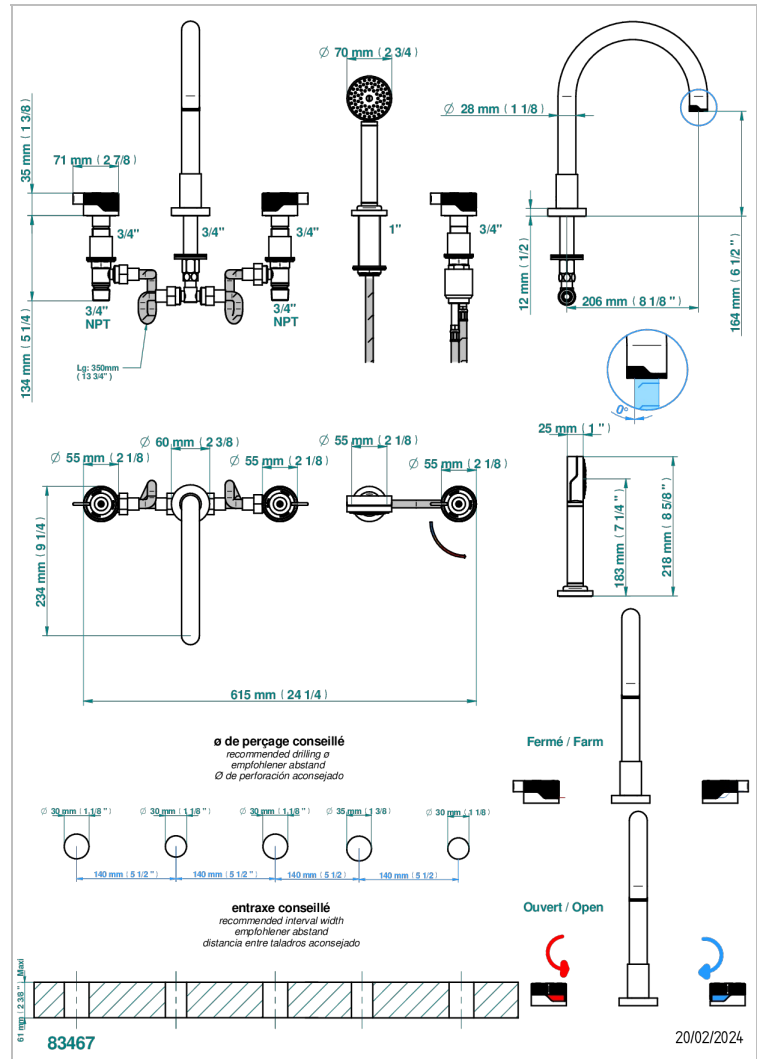

5-hole bath/shower mixer with super goliath high spout, 2 x 3/4" valves, and rim mounted handshower supplied by progressive cartridge mix

特色

- ZOOM.7
- 5-hole bath/shower mixer with super goliath high spout, 2 x 3/4" valves, and rim mounted handshower supplied by progressive cartridge mix

抛光金 (24K金) - F01
抛光铬 - AO2
抛光镍 - B01
浅金 - F30
漆面铜 - D01