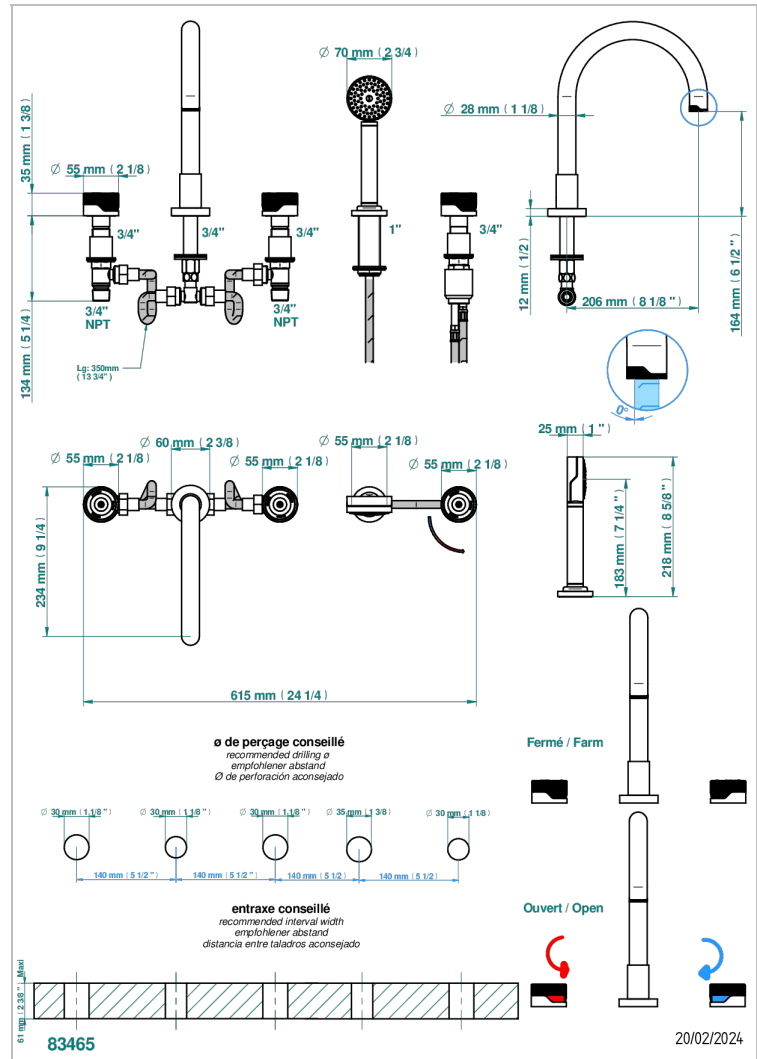

# ZOOM.5

U4J-1132SGHUS

Roman tub set with high spout, 2 x 3/4" valves and rim mounted ceramic mixer with progressive cartridge and handshower

## CHARACTERISTIC

- Zoom.5
- Roman tub set with high spout, 2 x 3/4" valves and rim mounted ceramic mixer with progressive cartridge and handshower