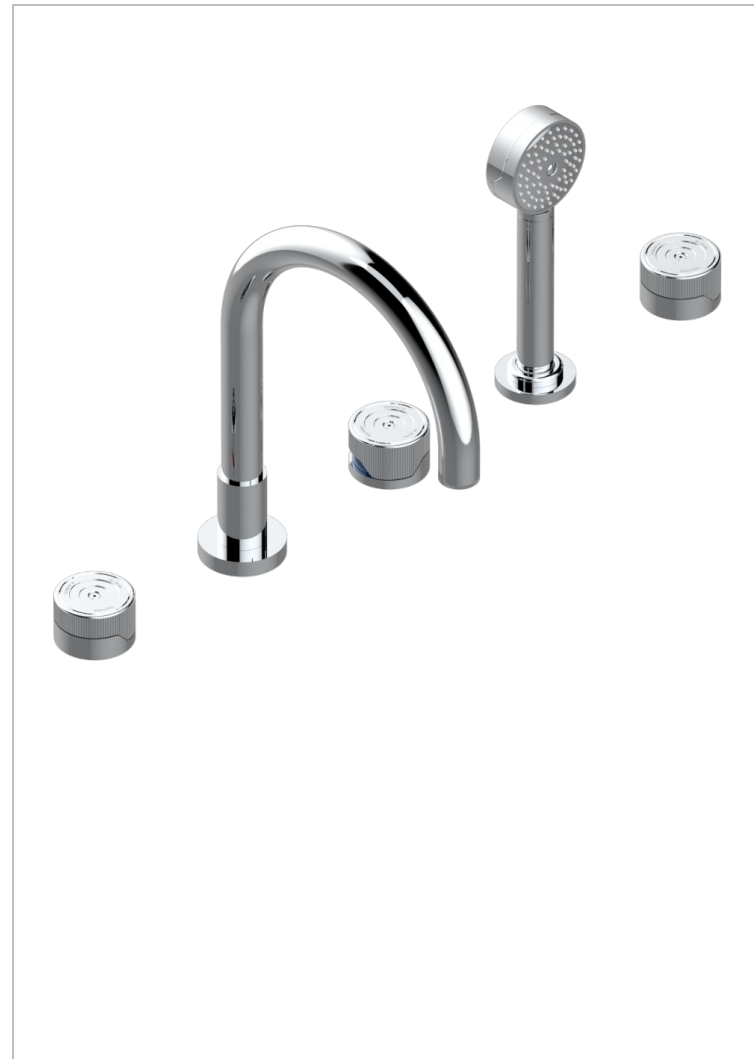

# ZOOM.5

U4J-1132SGHUS

Roman tub set with high spout, 2 x 3/4" valves and rim mounted ceramic mixer with progressive cartridge and handshower

## CHARACTERISTIC

- Zoom.5
- Roman tub set with high spout, 2 x 3/4" valves and rim mounted ceramic mixer with progressive cartridge and handshower

## AVAILABLE FINITIONS

Black ceram - D30  
Blush PVD - H62  
Brass color PVD - H49  
Brown bronze color PVD - F33  
Chrome polished - A02  
Gold color PVD - H52

Gold mat - F07  
Gold polished - F01  
Graphite PVD - H64  
Light coated bronze - D01  
Matt Umber PVD - H67  
Matt blush PVD - H60

Matt brass color PVD - H50  
Matt brown bronze color PVD - F34  
Matt gold color PVD - H53  
Matt graphite PVD - H65  
Matt nickel (American satin) - C01  
Matt nickel color PVD - H56

Nickel color PVD - H55  
Nickel polished - B01  
Soft gold - F30  
Soft matt gold - F31  
Umber PVD - H66