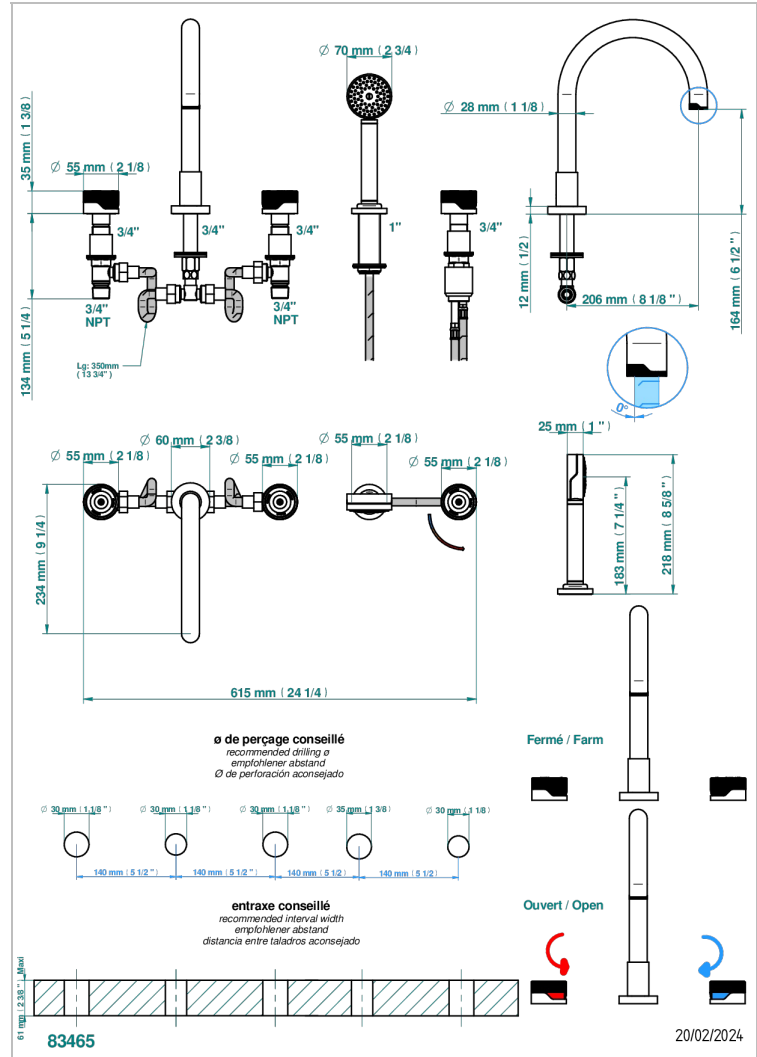

ZOOM.5

U4J-1132SGH

5-hole bath/shower mixer with super goliath high spout, 2 x 3/4" valves, and rim mounted handshower supplied by progressive cartridge mix

CHARACTERISTIC

- Zoom.5
- 5-hole bath/shower mixer with super goliath high spout, 2 x 3/4" valves, and rim mounted handshower supplied by progressive cartridge mix