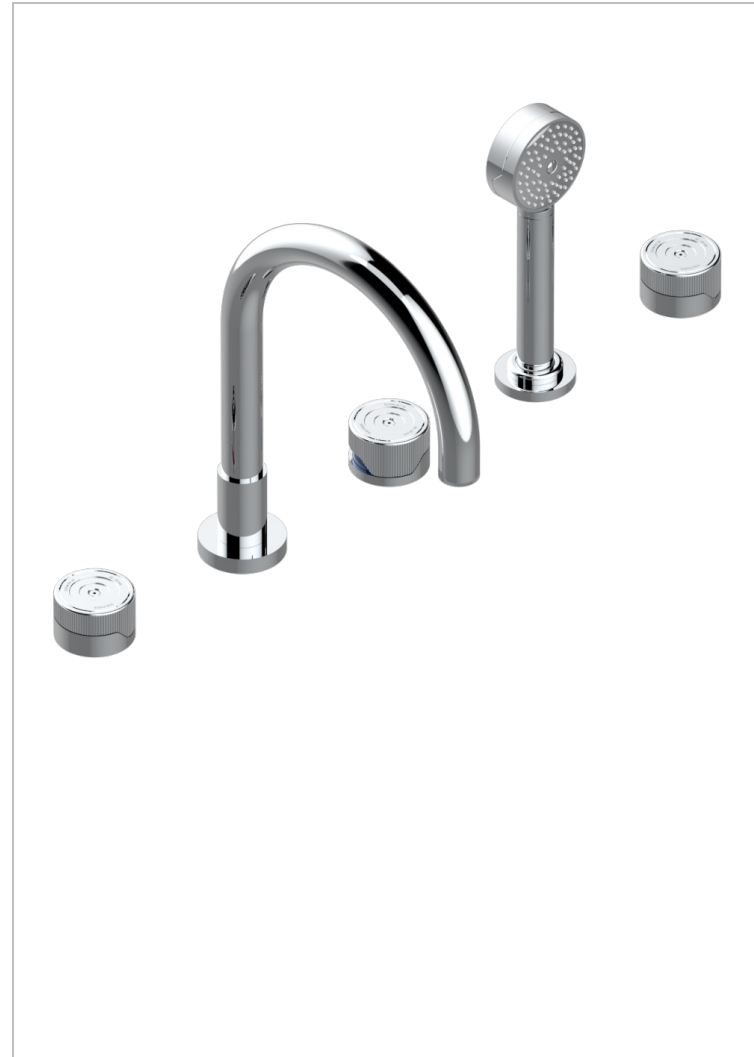

ZOOM.5

U4J-1132SGH

5-hole bath/shower mixer with super goliath high spout, 2 x 3/4" valves, and rim mounted handshower supplied by progressive cartridge mix

CHARACTERISTIC

- Zoom.5
- 5-hole bath/shower mixer with super goliath high spout, 2 x 3/4" valves, and rim mounted handshower supplied by progressive cartridge mix

AVAILABLE FINITIONS

Black ceram - D30
Blush PVD - H62
Brass color PVD - H49
Brown bronze color PVD - F33
Gold color PVD - H52
Graphite PVD - H64

Lacquered light bronze - D01
Matt Umber PVD - H67
Matt blush PVD - H60
Matt brass color PVD - H50
Matt brown bronze color PVD - F34
Matt gold - F07

Matt gold color PVD - H53
Matt graphite PVD - H65
Matt nickel (color finish) - C01
Matt nickel color PVD - H56
Nickel color PVD - H55
Polished chrome (color finish) - A02

Polished gold (color finish) - F01
Polished nickel - B01
Soft gold - F30
Soft matt gold - F31
Umber PVD - H66