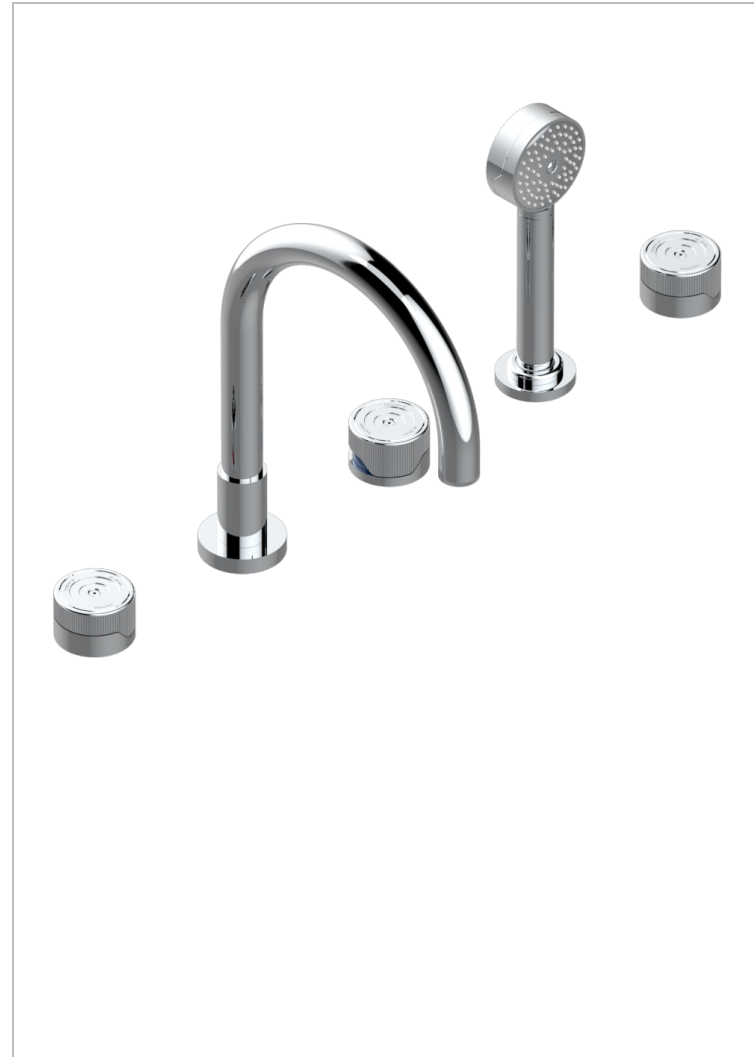

# ZOOM.5

U4J-1132SGH

5-hole bath/shower mixer with super goliath high spout, 2 x 3/4" valves, and rim mounted handshower supplied by progressive cartridge mix

## CARACTERÍSTICAS

- Zoom.5
- 5-hole bath/shower mixer with super goliath high spout, 2 x 3/4" valves, and rim mounted handshower supplied by progressive cartridge mix

## ACABADOS DISPONIBLES

Bronce claro - D01  
 Cerámica negra mate - D30  
 Cromo - A02  
 Dorado - F01  
 Dorado mate - F07  
 Dorado pálido - F30

Dorado pálido mate (sin barniz) - F31  
 Níquel - B01  
 Níquel mate - C01  
 Pvd blush - H62  
 Pvd blush mate - H60  
 Pvd color latón - H49