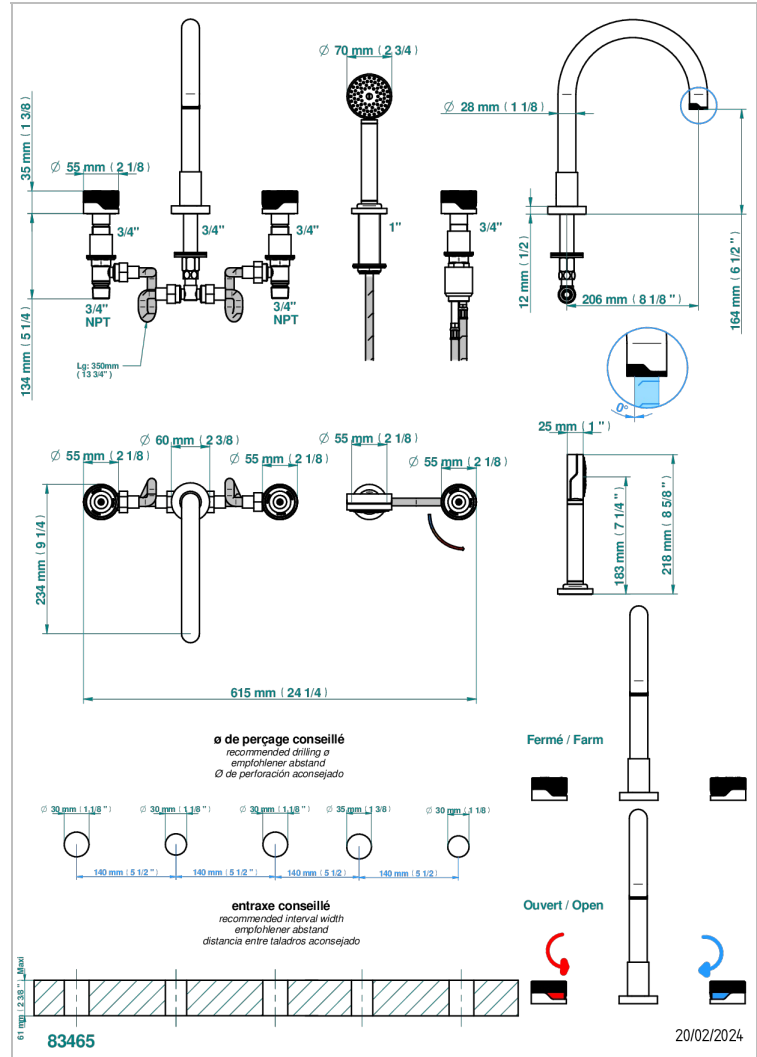

# ZOOM.5

U4J-1132SGH

5-hole bath/shower mixer with super goliath high spout, 2 x 3/4" valves, and rim mounted handshower supplied by progressive cartridge mix

## CARACTERÍSTICAS

- Zoom.5
- 5-hole bath/shower mixer with super goliath high spout, 2 x 3/4" valves, and rim mounted handshower supplied by progressive cartridge mix