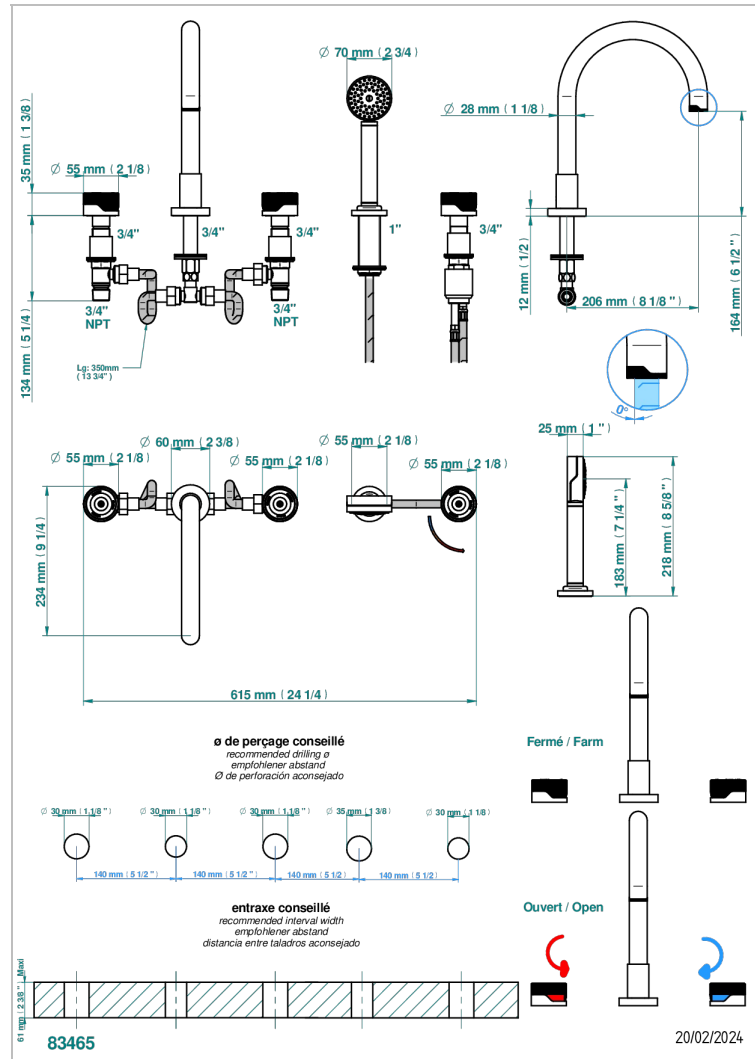

ZOOM.5

U4J-1132SGH

THG[®]
PARIS

5-hole bath/shower mixer with super goliath high spout, 2 x 3/4" valves, and rim mounted handshower supplied by progressive cartridge mix

EIGENSCHAFTEN

- Zoom.5
- 5-hole bath/shower mixer with super goliath high spout, 2 x 3/4" valves, and rim mounted handshower supplied by progressive cartridge mix

VERFÜGBARE OBERFLÄCHEN

Blassgold - F30
Blassgold matt unlackiert - F31
Bronze hell - D01
Chrom - A02
Gold - F01
Gold matt - F07

Mattschwarz keramik - D30
Nickel matt - C01
Pvd blush - H62
Pvd blush matt - H60
Pvd bronze braun - F33
Pvd bronze braun matt - F34