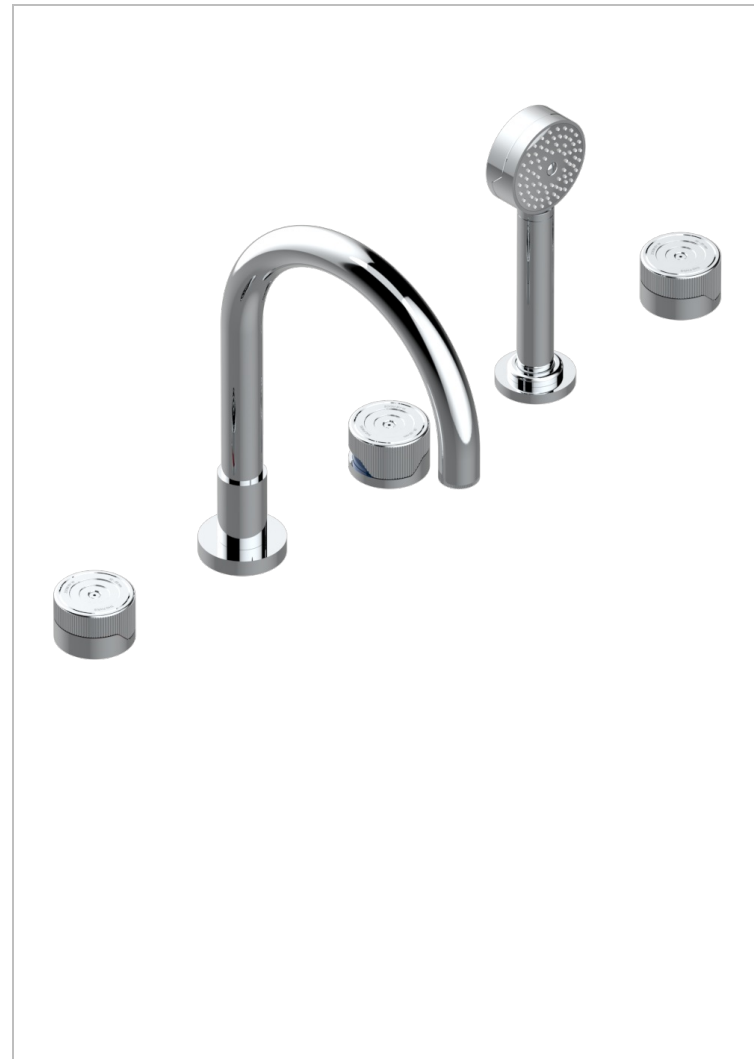

ZOOM.5

U4J-1132SGH

THG[®]
PARIS

5-hole bath/shower mixer with super goliath high spout, 2 x 3/4" valves, and rim mounted handshower supplied by progressive cartridge mix

EIGENSCHAFTEN

- Zoom.5
- 5-hole bath/shower mixer with super goliath high spout, 2 x 3/4" valves, and rim mounted handshower supplied by progressive cartridge mix

VERFÜGBARE OBERFLÄCHEN

Blassgold - F30
Blassgold matt unlackiert - F31
Bronze hell - D01
Chrom - A02
Gold - F01
Gold matt - F07

Mattschwarz keramik - D30
Nickel matt - C01
Pvd blush - H62
Pvd blush matt - H60
Pvd bronze braun - F33
Pvd bronze braun matt - F34